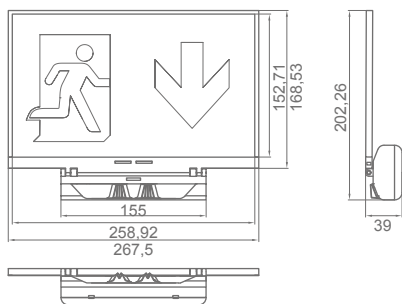

NEW

EXITALYA Surface LEDs

- IP42
- IK04
- Lm 120
- 30m.
- LED 4000°K
- 1-3h.
- LiFePO₄
-
-
-
-
- 850°

DIMENSIONS

Surface Wall Mounting

Surface Ceiling Mounting

REFERENCES

lm	View Distance	Type*	Dur	Battery (Units/Ah)	Selftest	Selftest	Installation
120	30	N/NM	1	3,2V 1,5A/h LFP	LYE3120LXPN	LYE3120LDPWN	Surface
120	30	N/NM	3	3,2V 3,0A/h LFP	LYE3120LXP3N	LYE3120LDP3WN	Surface

It is supplied with a complete set of pictograms

*M/NM: Maintained/Non Maintained. With a switch which allows to select Maintained or Non Maintained mode function.
White version under request.

Desing by Ángel Díaz Cambroneró.