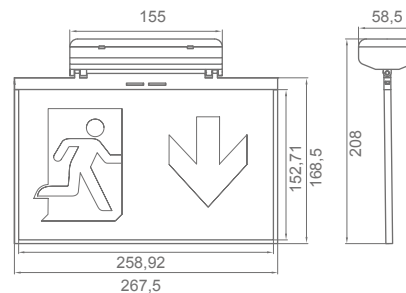

NEW

EXITALYA Surface LEDs

- IP42
- IK04
- Lm 120
- 30m.
- LED 4000°K
- 1-3h.
- LiFePO₄
-
-
-
-
- 850°

DIMENSIONS

Surface Wall Mounting

Surface Ceiling Mounting

REFERENCES

lm	View Distance	Type*	Dur	Battery (Units/Ah)	Selftest	Selftest	Installation
120	30	N/NM	1	3,2V 1,5A/h LFP	LYE3120LXPN	LYE3120LDPWN	Surface
120	30	N/NM	3	3,2V 3,0A/h LFP	LYE3120LXP3N	LYE3120LDP3WN	Surface

It is supplied with a complete set of pictograms

*M/NM: Maintained/Non Maintained. With a switch which allows to select Maintained or Non Maintained mode function.
White version under request.

Desing by Ángel Díaz Cambroneró.