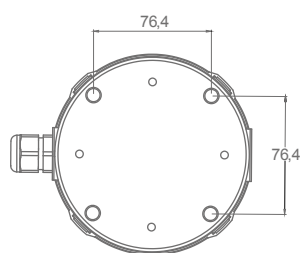

-10°

850°

DIMENSIONS

CE

SPACING DATA

Position	Height		
	3,0	3,5	4,0
↔	4,39	4,62	4,80
↔	10,79	11,49	12,08

Interdistances calculated with 300 lm and $E_{min} = 1 lx$

PHOTOMETRIC CURVES

REFERENCES

lm	Type*	Dur	Battery (Units/Ah)	Selftest	Wireless
300	M/NM	1	3,2V 1,5Ah LFP	LUT3300LXP	LUT3300LDPW

*M/NM: Maintained/Non Maintained. With a third terminal which allows to switch off/on the Maintained mode when connected to mains supply.