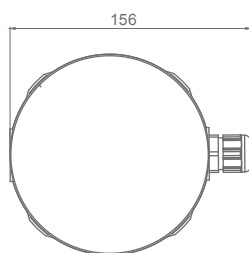

-10°

850°

DIMENSIONS

CE

SPACING DATA

Position	Height		
	3,0	3,5	4,0
↔	4,39	4,62	4,80
↔	10,79	11,49	12,08

Interdistances calculated with 300 lm and $E_{min} = 1 lx$

PHOTOMETRIC CURVES