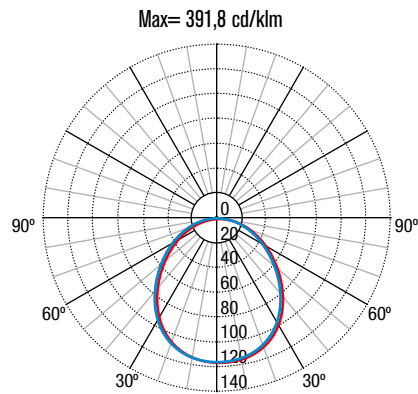

-10°

850°

DIMENSIONS

CE

SPACING DATA

Position	Height		
	3,0	3,5	4,0
↔	4,39	4,62	4,80
↔	10,79	11,49	12,08

Interdistances calculated with 300 lm and $E_{min} = 1 lx$

PHOTOMETRIC CURVES