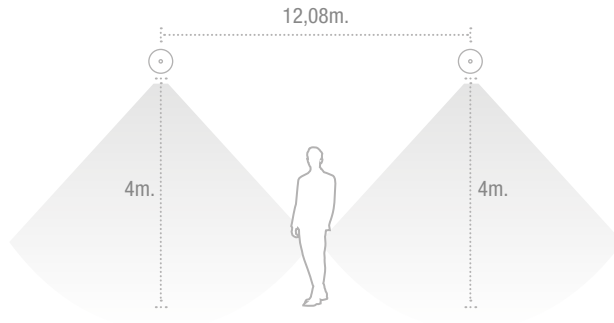

-10°

850°

DIMENSIONS

CE

SPACING DATA

Position	Height		
	3,0	3,5	4,0
↔	4,39	4,62	4,80
↔	10,79	11,49	12,08

Interdistances calculated with 300 lm and $E_{min} = 1 lx$

PHOTOMETRIC CURVES