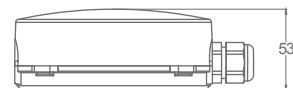

-10°

850°

DIMENSIONS

CE

SPACING DATA

Position	Height		
	3,0	3,5	4,0
↔	4,39	4,62	4,80
↔	10,79	11,49	12,08

Interdistances calculated with 300 lm and $E_{min} = 1 lx$

PHOTOMETRIC CURVES