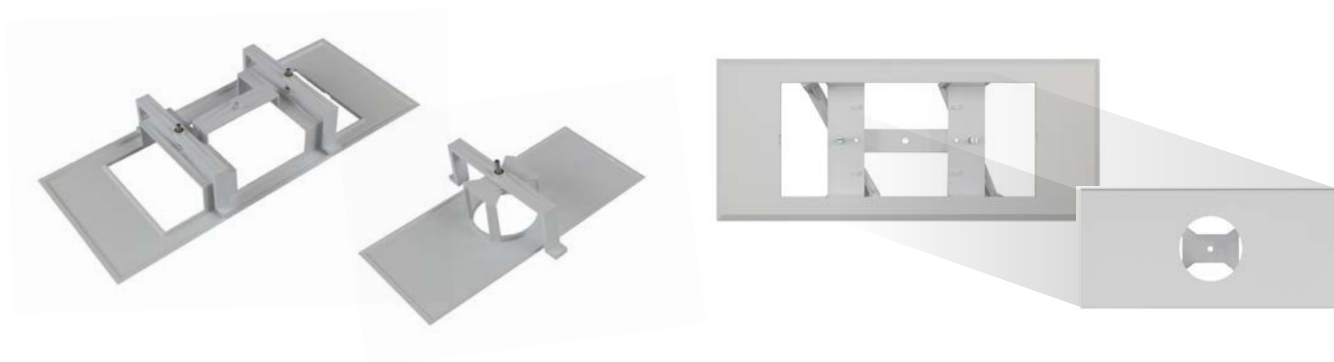

# RENOVATION KIT

high compatibility  
with market  
measures

resistant  
material

adaptable to  
ceiling and wall

easy  
mounting

**UNIVERSAL FRAME XENA/DIANA**  
compatible frame for **8W**

Recommended for holes of max 365 x 132 mm

**UNIVERSAL FRAME SPAZIO**  
compatible frame for **6W**

Recommended for holes of max 254 x 90 mm

**UNIVERSAL FRAME XENA/DIANA  
+ SPAZIO LUMINAIRE**  
compatible frame for **8W+SPAZIO**

With this option you can switch  
from an 8W luminaire to a Spazio  
range luminaire

Recommended for holes of max 365 x 132 mm

Description	Ref.
UNIVERSAL FRAME XENA/DIANA	AMU8001
UNIVERSAL FRAME SPAZIO	AMU8002
UNIVERSAL FRAME XENA/DIANA + SPAZIO LUMINAIRE	AMU8001+AMU8002