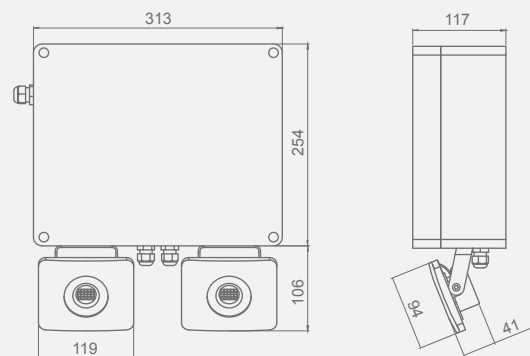

DIMENSIONS (mm)

STANDARDS COMPLIANCE

EN-60598-2-22
AutoTest: EN-62034
Wireless: ETSI EN 300 220

CERTIFICATIONS