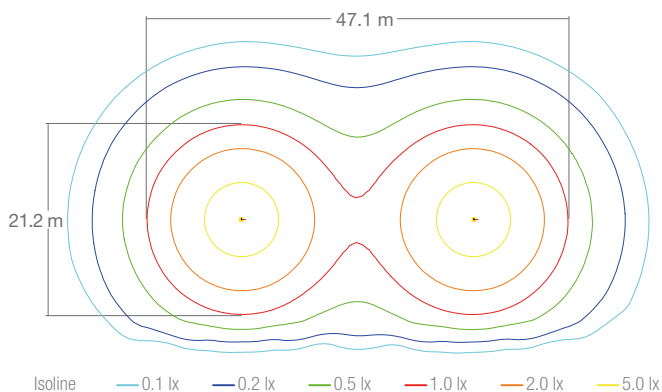

*NM: Non Maintained. The luminaire operates from emergency supply only upon failure of the normal mains supply.

SPACING TABLE

Spacing table calculated with 1 lux minimum illuminance

Height (H)	Spacing Data (d)	
	1 500 lm	3 300 lm
6 m	23.9 m	28.5 m
8 m	27.5 m	33.5 m
10 m	29.8 m	37.6 m
12 m	31.6 m	40.9 m
14 m	32.7 m	43.3 m

ISOLUX CURVE

1 500 lm luminaire placed at 8 m height

PHOTOMETRIC GUIDE