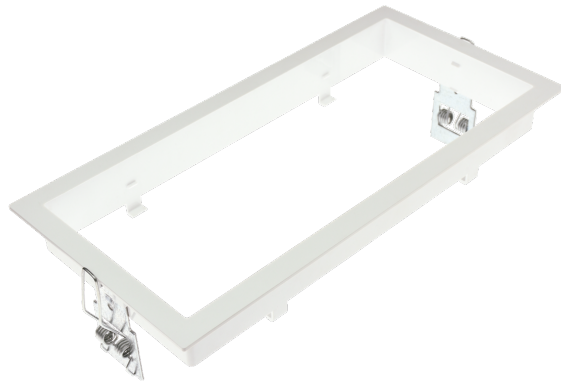

## ACCESSORY AMD0041

ACC. REC. XENA FLAT WHITE

Taric 9405920000

### Suitable for

Xena Flat

### Specifications

Material: Polycarbonate

Finish: White RAL9003

Mounting: Ceiling Recessed