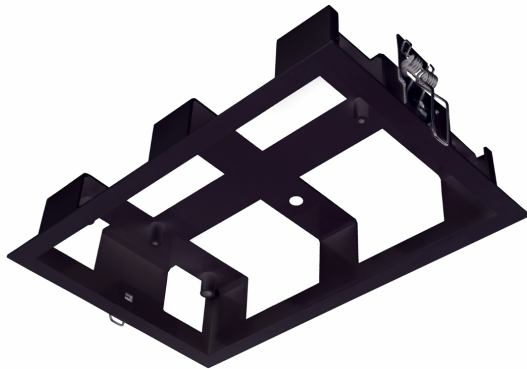

ACCESSORY AMT0061N

ACC. REC. SPAZIO TOLEDO BLACK

Taric 9405920000

Suitable for

Spazio Toledo

Specifications

Material: Polycarbonate

Finish: Black RAL9005

Mounting: Ceiling Recessed

Weight (kg)

Product weight:
0.16 kg

Boxed product weight:
0.16 kg

Weight of box of 20 units:
3.66 kg

Dimensions (mm)