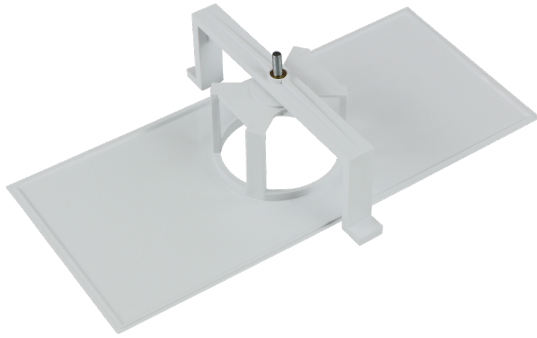

ACCESSORY AMU8002

ACC. FRAME REC. SPAZIO UNIVERSAL - WHITE

Taric 9405920000

Suitable for

Spazio Q Spazio R

Specifications

Material: Polycarbonate

Finish: White RAL9003

Mounting: Ceiling Recessed

Weight (kg)

Product weight:
0.18 kg

Boxed product weight:
0.30 kg

Weight of box of 12 units:
3.87 kg

Dimensions (mm)