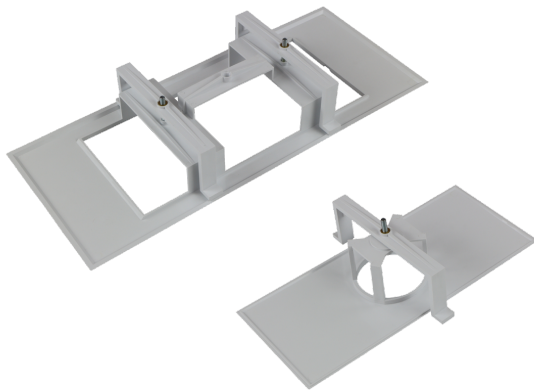

ACCESSORY AMU8003

ACC. FRAME REC. SPAZIO UNIVERSAL BIG HOLE - WHITE

Taric 9405920000

Suitable for

Spazio Q Spazio R

Specifications

Material: Polycarbonate

Finish: White RAL9003

Mounting: Ceiling Recessed

Weight (kg)

Product weight:

Boxed product weight:
0.44 kg

Weight of box of 8 units:
4.01 kg

Dimensions (mm)