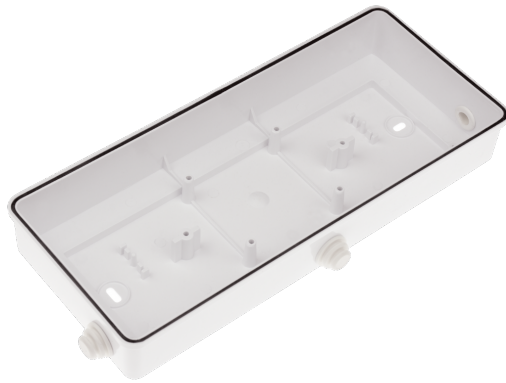

# ACCESSORY APE144

## ACC. HOUSING IP44 DIANA FLAT WHITE

Taric 9405920000

### Suitable for

Diana Flat

### Specifications

Material: Polycarbonate

Finish: White RAL9003

IP44

Mounting: Ceiling/Wall Surface