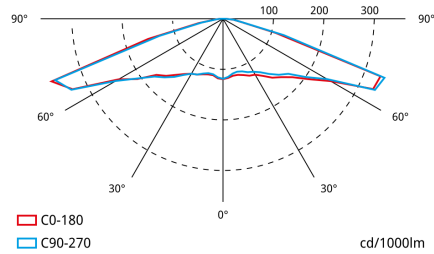

CORKIA SUPRA LCF3400LA

Photometric guide