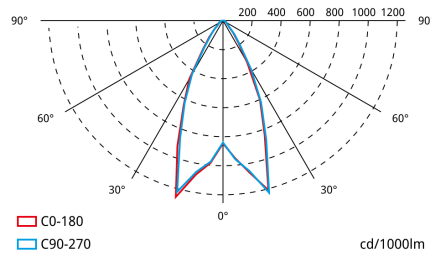

Photometric guide