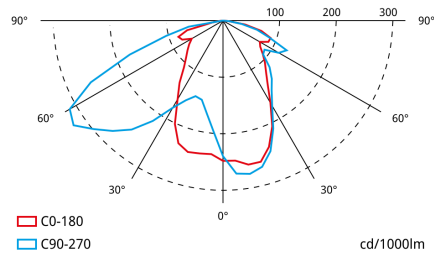

Photometric guide