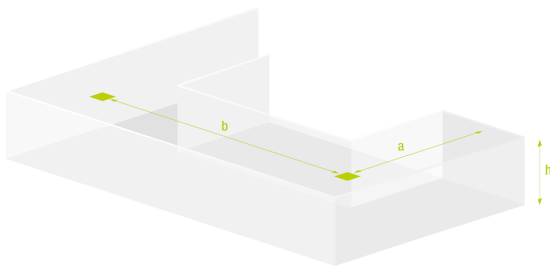

CORKIA SPACE LCR3403LX

Installation characteristics

Luminaires made up of a spotlight + electrical equipment + batteries

Installation type:

- Recessed ceiling.

Optics designed for changes of direction in corridors

Double spring clips installation method.

Cables between different halogen-free elements.

Operating characteristics

The luminaire has a built-in button, which allows:

- Put on Standby without power supply.

Microprocessor controlled luminaire that performs periodic and automatic tests.

Functional test every **7 days**.

Duration test every **365 days**.

The test result is shown in the status indicator LEDs.

The luminaire has status LEDs, which indicates:

	Green on: correct operation		Orange on: incorrect battery or duration		Both leds off: no power supply or total failure of the luminaire
	Green flashing: test in progress		Orange flashing: functional failure		

Spacing table