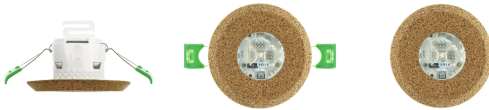

CORKIA SPACE

LCR3403LX

Taric 9405114090

WARRANTY

5 YEAR

Technical Standards

EN-60598-1, EN-60598-2-22, EN-62034

Certifications