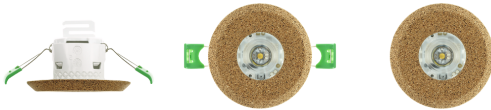

CORKIA SPACE

LCR3404LA

Taric 9405114090

WARRANTY

5 YEAR

Technical Standards

EN-60598-1, EN-60598-2-22, EN-62034, EN-62386

Certifications

Functional Specifications

Mechanical and Aesthetic Specifications

	Self-Contained
	Control system: DALI2
	AutoTest: Yes
	Data Bus: Yes
	Type: Non-maintained
	Supply: 230V 50Hz<0.6W
	Non-maintained mode consumption: 0.6 W
	Emergency: 400 lm
	Duration: 1 h Battery: 6.4V-1.5Ah LiFePO₄
	Charging time: 12 h

	Mounting: Ceiling Recessed
	Insulation: Class II
	IP44
	IK04
	Lamp: 1 x LED 4W
	LED color temperature: 4000 K
	Body material: Cork
	Finish: Brown Cork
	Diffuser / Optics: Narrow Polycarbonate Lens
	Working temperature: 0 / 40 °C
	Suitable for flammable surface: Yes