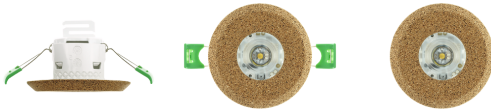

CORKIA SPACE

LCR3404LX3

Taric 9405114090

Technical Standards

EN-60598-1, EN-60598-2-22, EN-62034

Certifications

Functional Specifications

	Self-Contained
	Control system: AutoTest
	AutoTest: Yes
	Type: Non-maintained
	Supply: 230V 50Hz<0.6W
	Non-maintained mode consumption: 0.6 W
	Emergency: 400 lm
	Duration: 3 h Battery: 6.4V-4.0Ah LiFePO₄
	Charging time: 12 h

Mechanical and Aesthetic Specifications

	Mounting: Ceiling Recessed
	Insulation: Class II
	IP44
	IK04
	Lamp: 1 x LED 4W
	LED color temperature: 4000 K
	Body material: Cork
	Finish: Brown Cork
	Diffuser / Optics: Narrow Polycarbonate Lens
	Working temperature: 0 / 40 °C
	Suitable for flammable surface: Yes