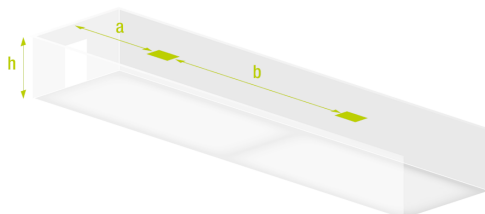

Spacing table

Escape route lens

h	a	b
2 m	8,0 m	19,0 m
2.5 m	9,3 m	22,0 m
3 m	10,1 m	24,5 m
4 m	5,4 m	25,0 m
5 m	2,0 m	24,3 m

Spacing data calculated with no reflections and a maintenance factor of 0.9.

Compliant with the updated standard EN-1838:2024.

Minimum illuminance of 1 lux over a 1 m wide evacuation path.

The calculation of spacing distances is carried out considering the height of the light emission point, without taking into account the dimensions of the luminaire.