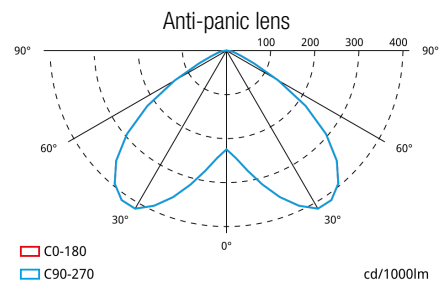

Photometric guide