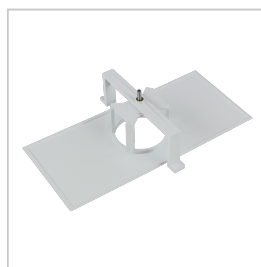

Accessories

ZWEBDALI2
CENTRAL DALI2

ABX1741
ACC. PANEL REC. SPAZIO
PRINTING-RIGHT/LEFT 2-SIDED

ABX1841
ACC. PANEL REC. SPAZIO
PRINTING-UP 2-SIDED

AMU8002
ACC. FRAME REC. SPAZIO
UNIVERSAL - WHITE

ABX1941
ACC. PANEL REC. SPAZIO
PRINTING-DOWN 2-SIDED