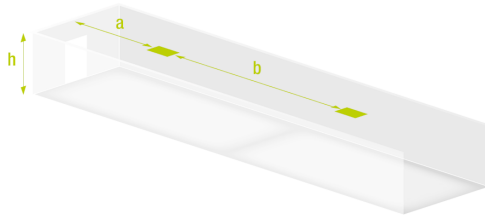

AMU8003
ACC. FRAME REC. SPAZIO
UNIVERSAL BIG HOLE - WHITE

ABX5441
ACC. PANEL REC. SPAZIO
PRINTING-LEFT SINGLE-SIDED

ABX5541
ACC. PANEL REC. SPAZIO
PRINTING-RIGHT SINGLE-SIDED

ABX5741
ACC. PANEL REC. SPAZIO
PRINTING-DOWN SINGLE-SIDED

ABX5841
ACC. PANEL REC. SPAZIO
PRINTING-UP SINGLE-SIDED

SPAZIO R LSR9251LAP

Spacing table

h	a	b
2 m	8,8 m	21,5 m
2.5 m	9,9 m	24,0 m
3 m	10,4 m	26,5 m
4 m	6,4 m	26,7 m
5 m	2,7 m	25,5 m

Spacing data calculated with no reflections and a maintenance factor of 0.9.