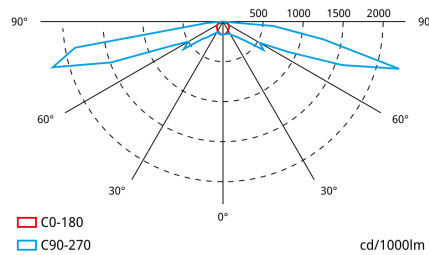

Photometric guide