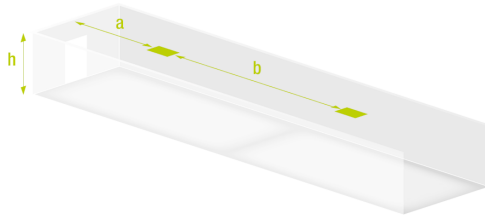

AMU8003N
ACC. FRAME REC. SPAZIO
UNIVERSAL BIG HOLE - BLACK

ABX5441
ACC. PANEL REC. SPAZIO
PRINTING-LEFT SINGLE-SIDED

ABX5541
ACC. PANEL REC. SPAZIO
PRINTING-RIGHT SINGLE-SIDED

ABX5741
ACC. PANEL REC. SPAZIO
PRINTING-DOWN SINGLE-SIDED

ABX5841
ACC. PANEL REC. SPAZIO
PRINTING-UP SINGLE-SIDED

SPAZIO R LSR9251LAPN

Spacing table

h	a	b
2 m	8,4 m	20,5 m
2.5 m	9,4 m	23,0 m
3 m	9,2 m	25,0 m
4 m	5,9 m	24,0 m
5 m	1,9 m	17,0 m

Spacing data calculated with no reflections and a maintenance factor of 0.9.