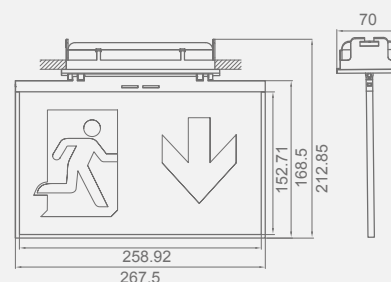

Ceiling
Recessed
Mounted