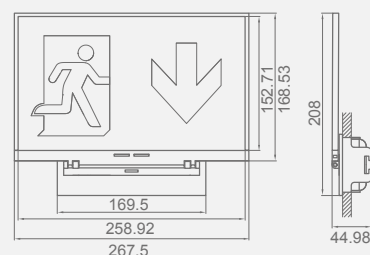

AutoTest & WSS Lithium

DIMENSIONS (mm)

Recessed
Wall
Mounted

Ceiling
Recessed
Mounted

CERTIFICATIONS

RANGE

	Type*	Dur.	Battery	Ref.
AutoTest	M	1 h	3.2V 1.0A/h LFP	LYR3070LXP
	M	3 h	3.2V 1.5A/h LFP	LYR3070LXP3
Wireless	M	1 h	3.2V 1.0A/h LFP	LYR3070LDPW
	M	3 h	3.2V 1.5A/h LFP	LYR3070LDP3W
	M	8 h	3.2V 3.0A/h LFP	LYR3070LDP8W
DALI	M	1 h	3.2V 1.0A/h LFP	LYR3070LAP
	M	3 h	3.2V 1.5A/h LFP	LYR3070LAP3

*M: Maintained.

For black version, add "N" at the end of the reference. Luminous flux decreases by 18% in black colour version.

180° adaptable

Its specific design makes it an exign sign adaptable to any position on the surface where it is installed: ceiling, wall or sloping ceiling.