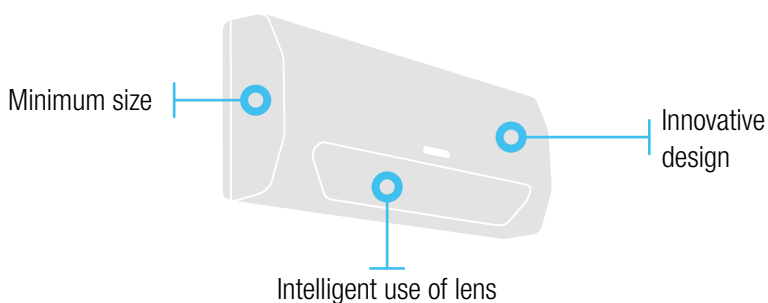

*M: Maintained.

For black version, add "N" at the end of the reference. Luminous flux decreases by 18% in black colour version.

180° adaptable

Its specific design makes it an exign sign adaptable to any position on the surface where it is installed: ceiling, wall or sloping ceiling.

ALYA RANGE

Walya

ALYA RANGE ADVANTAGES

sustainable

design

Minimalist design and perfect integration

optics

Optimisation. Optics for different objectives

100% flexible

exit sign

Easy and quick installation

Preplate

Luminaire

Just a "click"

quick installation

up to 60% more luminaires
in the same space