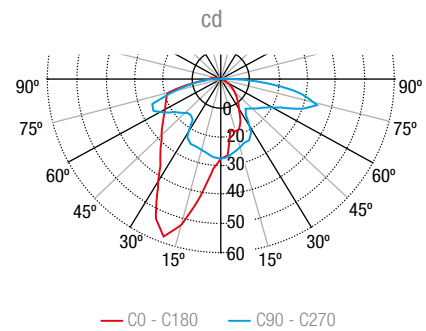

## DIMENSIONS (mm)

## VIEWING DISTANCE

\*M/NM: Maintained/Non Maintained. With a switch which allows to select Maintained or Non Maintained mode function.

\*M: Maintained.

For black version, add "N" at the end of the reference. Luminous flux decreases by 18% in black colour version.

ISOLUX CURVE

120 lm luminaire placed at 3 m height showing isolines output at 1.5 m nearby PCIs

Isoline — 0.1 lx — 0.2 lx — 0.5 lx — 1.0 lx — 2.0 lx — 5.0 lx

PHOTOMETRIC GUIDE