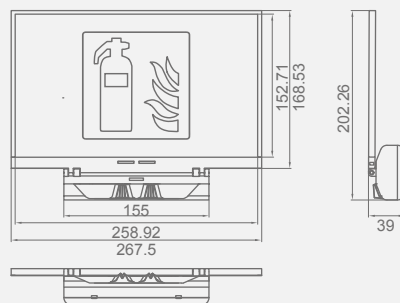

## SPECIFICATION

-  Polycarbonate body
-  Sign + Optics: Exit Sign + Circular Lens
- IP** IP42
- IK** IK04
- lm** 120 lm
-  Duration: 1 - 3 h · Battery: LFP
-  Charging time: 12 h
-  Supply: 230 V - 50 Hz
- LED** LED temperature: 4000 °K
-  Working temperature: 0 °C to +40 °C
-  AutoTest
-  Wireless addressable monitoring

## DIMENSIONS (mm)