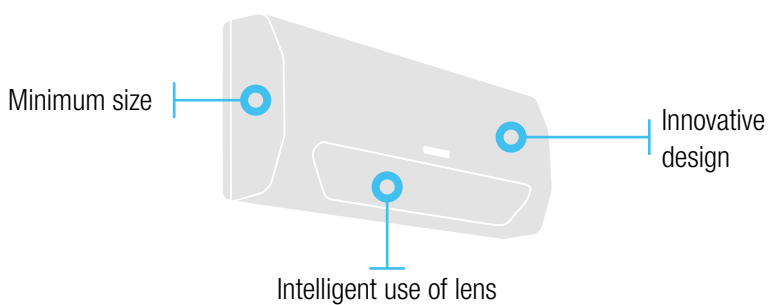

## 180° adaptable

Its specific design makes it an exign sign adaptable to any position on the surface where it is installed: ceiling, wall or sloping ceiling.

The banner is made of a very innovative self-diffusing material that provides a perfect and uniform diffusion of light.

# ALYA RANGE ADVANTAGES

sustainable

design

Minimalist design and perfect integration

optics

Optimisation. Optics for different objectives

100% flexible

exit sign