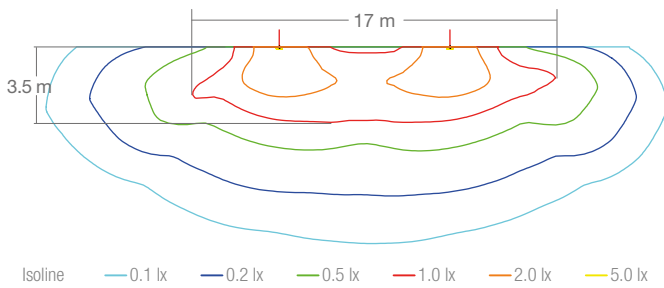

SPACING TABLE

Spacing table calculated with 1 lux minimum illuminance

Height (H)	Spacing Data (d)
	120 lm
2.5 m	7.8 m
3 m	7.1 m
3.5 m	6.3 m
4 m	6.1 m
4.5 m	6.0 m

ISOLUX CURVE

120 lm luminaire placed at 3 m height

PHOTOMETRIC GUIDE

180° adaptable

Its specific design makes it an exign sign adaptable to any position on the surface where it is installed: ceiling, wall or sloping ceiling.

The banner is made of a very innovative self-diffusing material that provides a perfect and uniform diffusion of light.