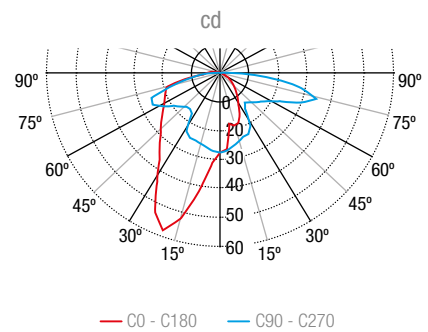

SPACING TABLE

Spacing table calculated with 1 lux minimum illuminance

Height (H)	Spacing Data (d)
	120 lm
2.5 m	7.8 m
3 m	7.1 m
3.5 m	6.3 m
4 m	6.1 m
4.5 m	6.0 m

ISOLUX CURVE

120 lm luminaire placed at 3 m height

PHOTOMETRIC GUIDE

180° adaptable

Its specific design makes it an exign sign adaptable to any position on the surface where it is installed: ceiling, wall or sloping ceiling.

The banner is made of a very innovative self-diffusing material that provides a perfect and uniform diffusion of light.