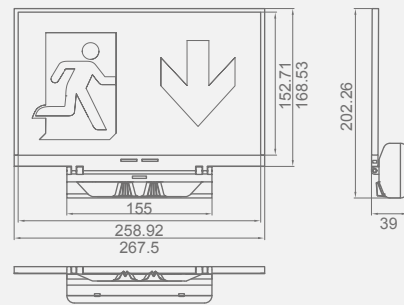

EXITALYA Surface LEDs

(Surface Wall Mounted)

Design by
Ángel Díaz Cambronero

SPECIFICATION

-  Polycarbonate body
-  Sign + Optics: Exit Sign + Circular Lens
- IP** IP42
- IK** IK04
- lm** 120 lm
-  Duration: 1 - 3 h · Battery: LFP
-  Charging time: 12 h
-  Supply: 230 V - 50 Hz
- LED** LED temperature: 4000 °K
-  Working temperature: 0 °C to +40 °C
-  AutoTest
-  Wireless addressable monitoring

DIMENSIONS (mm)

VIEWING DISTANCE

STANDARDS COMPLIANCE

- EN-60598-2-22
- Pictographs: EN ISO7010
- AutoTest: EN-62034
- Wireless: ETSI EN 300 220
- Dali: EN 62386

CERTIFICATIONS

RANGE

	Emergency	Mains	Type*	Dur.	Battery	Ref.
AutoTest	120 lm	70 lm	M/NM	1 h	3.2V 1.5A/h LFP	LYE3120LXP
	120 lm	70 lm	M/NM	3 h	3.2V 3.0A/h LFP	LYE3120LXP3
Wireless	120 lm	70 lm	M/NM	1 h	3.2V 1.5A/h LFP	LYE3120LDPW
	120 lm	70 lm	M/NM	3 h	3.2V 3.0A/h LFP	LYE3120LDP3W
DALI	120 lm	70 lm	M	1 h	3.2V 1.5A/h LFP	LYE3120LAP
	120 lm	70 lm	M	3 h	3.2V 3.0A/h LFP	LYE3120LAP3

PHOTOMETRIC GUIDE

180° adaptable

Its specific design makes it an exign sign adaptable to any position on the surface where it is installed: ceiling, wall or sloping ceiling.

The banner is made of a very innovative self-diffusing material that provides a perfect and uniform diffusion of light.