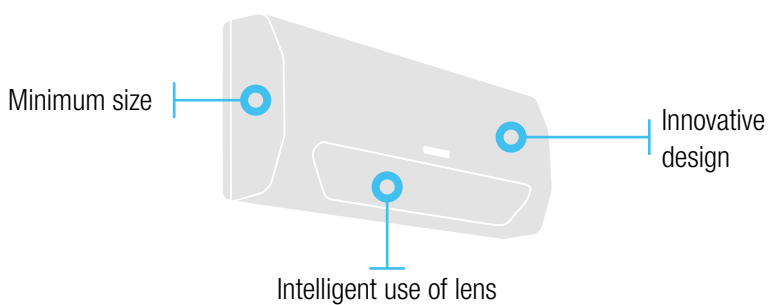

PHOTOMETRIC GUIDE

180° adaptable

Its specific design makes it an exign sign adaptable to any position on the surface where it is installed: ceiling, wall or sloping ceiling.

The banner is made of a very innovative self-diffusing material that provides a perfect and uniform diffusion of light.

· **Alya:** Luminaire to be used in surface and recessed ceiling mounted.

· **Walya:** Wall mounted luminaire

· **Exitalya:** Luminaire specially designed as exit sign which can be adapted to any position or ceiling

ALYA RANGE

Walya

ALYA RANGE ADVANTAGES

sustainable

design

Minimalist design and perfect integration

optics

Optimisation. Optics for different objectives

100% flexible

exit sign

Easy and quick installation

Preplate

Luminaire

Just a "click"

quick installation

up to 60% more luminaires
in the same space