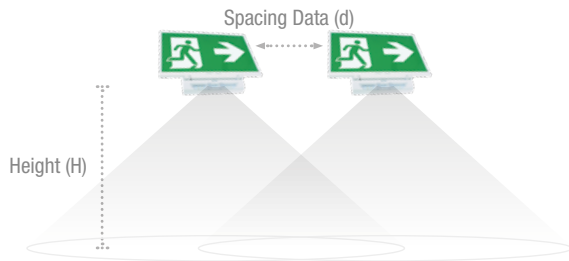

RANGE

	Emergency	Mains	Type*	Dur.	Battery	Ref.
AutoTest	120 lm	70 lm	M/NM	1 h	3.2V 1.5A/h LFP	LYE3120LXP
	120 lm	70 lm	M/NM	3 h	3.2V 3.0A/h LFP	LYE3120LXP3
Wireless	120 lm	70 lm	M/NM	1 h	3.2V 1.5A/h LFP	LYE3120LDPW
	120 lm	70 lm	M/NM	3 h	3.2V 3.0A/h LFP	LYE3120LDP3W
DALI	120 lm	70 lm	M	1 h	3.2V 1.5A/h LFP	LYE3120LAP
	120 lm	70 lm	M	3 h	3.2V 3.0A/h LFP	LYE3120LAP3

*M/NM: Maintained/Non Maintained. With a switch which allows to select Maintained or Non Maintained mode function.

*M: Maintained.

For black version, add "N" at the end of the reference. Luminous flux decreases by 18% in black colour version.

SPACING TABLE

Spacing table calculated with 1 lux minimum illuminance