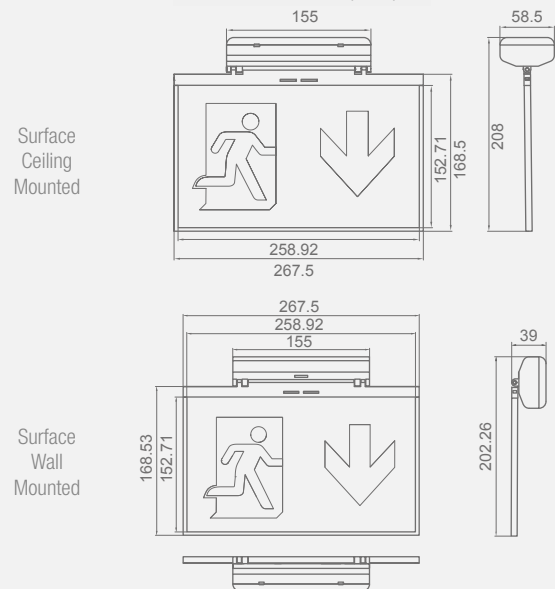

DIMENSIONS (mm)

VIEWING DISTANCE

CERTIFICATIONS

RANGE

	Type*	Dur.	Battery	Ref.
AutoTest	M	1 h	3.2V 1.0A/h LFP	LYE3070LXP
	M	3 h	3.2V 1.5A/h LFP	LYE3070LXP3
Wireless	M	1 h	3.2V 1.0A/h LFP	LYE3070LDPW
	M	3 h	3.2V 1.5A/h LFP	LYE3070LDP3W
	M	8 h	3.2V 3.0A/h LFP	LYE3070LDP8W
DALI	M	1 h	3.2V 1.0A/h LFP	LYE3070LAP
	M	3 h	3.2V 1.5A/h LFP	LYE3070LAP3

*M: Maintained.

For black version, add "N" at the end of the reference. Luminous flux decreases by 18% in black colour version.

Wall mounted

Recessed mounted

Ceiling mounted

180° adaptable

Its specific design makes it an exign sign adaptable to any position on the surface where it is installed: ceiling, wall or sloping ceiling.