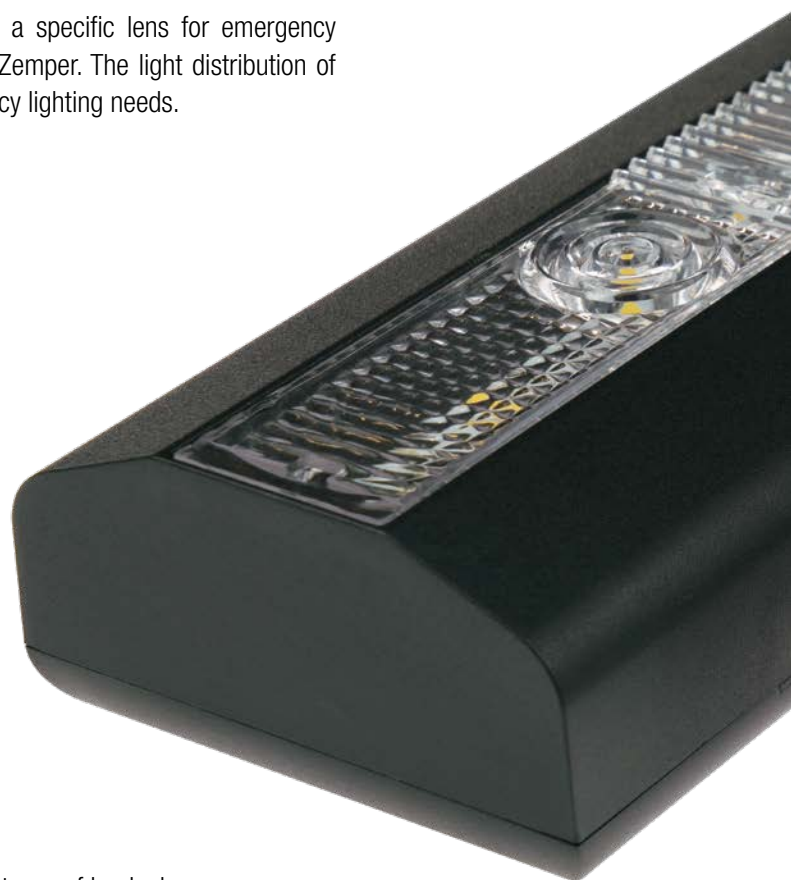

*M: Maintained.

For black version, add "N" at the end of the reference. Luminous flux decreases by 18% in black colour version.

Wall mounted

Recessed mounted

Ceiling mounted

180° adaptable

Its specific design makes it an exign sign adaptable to any position on the surface where it is installed: ceiling, wall or sloping ceiling.

The banner is made of a very innovative self-diffusing material that provides a perfect and uniform diffusion of light.

It is supplied with a complete set of pictograms

1 unit x EEP407

1 unit x EEP408

2 units x EEP409

1 unit x EEP406 (white)

Alya range is a disruptive concept in emergency lighting luminaires

Alya was designed to be small, compact and flat, whilst still very efficient and powerful.

This is thanks to the design of a specific lens for emergency lighting specially carried out by Zemper. The light distribution of the Alya is exactly what emergency lighting needs.