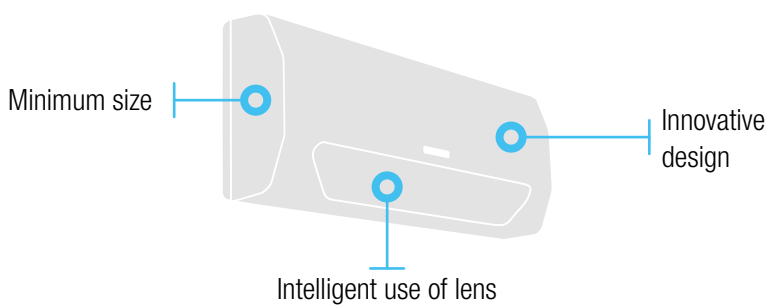

*M: Maintained.

For black version, add "N" at the end of the reference. Luminous flux decreases by 18% in black colour version.

Wall mounted

Recessed mounted

Ceiling mounted

180° adaptable

Its specific design makes it an exign sign adaptable to any position on the surface where it is installed: ceiling, wall or sloping ceiling.

ALYA RANGE

Walya

ALYA RANGE ADVANTAGES

sustainable

design

Minimalist design and perfect integration

optics

Optimisation. Optics for different objectives

100% flexible

exit sign

Easy and quick installation

Preplate

Luminaire

Just a "click"

quick installation

up to 60% more luminaires
in the same space