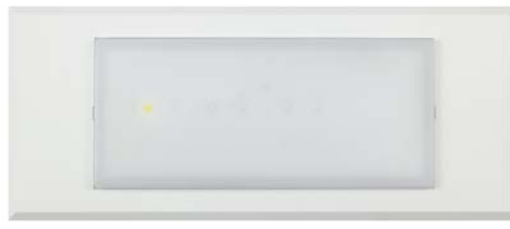

RENOVATION KIT

high compatibility
with market
measures

resistant
material

adaptable to
ceiling and wall

easy
mounting

UNIVERSAL FRAME XENA/DIANA
compatible frame for **8W**

Recommended for holes of max 365 x 132 mm

UNIVERSAL FRAME SPAZIO
compatible frame for **6W**

Recommended for holes of max 254 x 90 mm

**UNIVERSAL FRAME XENA/DIANA
+ SPAZIO LUMINAIRE**
compatible frame for **8W+SPAZIO**

With this option you can switch
from an 8W luminaire to a Spazio
range luminaire

Recommended for holes of max 365 x 132 mm

Description	Ref.
UNIVERSAL FRAME XENA/DIANA	AMU8001
UNIVERSAL FRAME SPAZIO	AMU8002
UNIVERSAL FRAME XENA/DIANA + SPAZIO LUMINAIRE	AMU8003