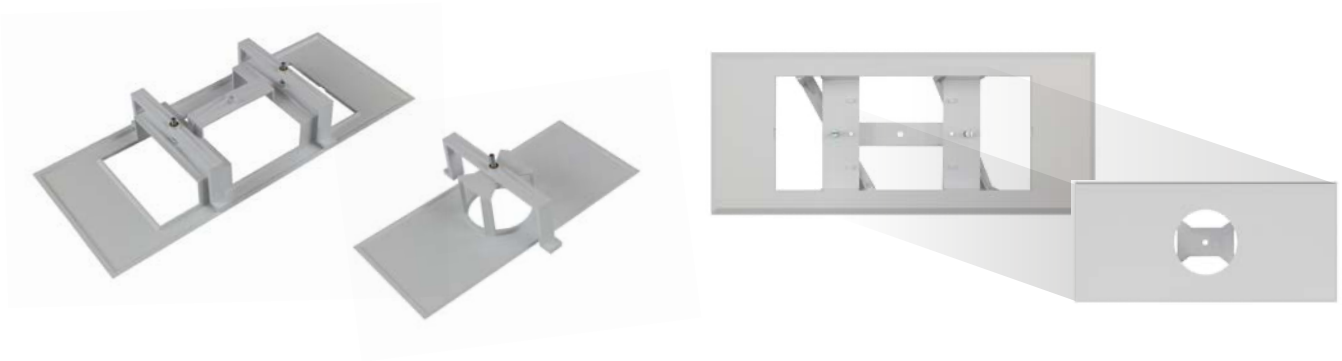

RENOVATION KIT

high compatibility
with market
measures

resistant
material

adaptable to
ceiling and wall

easy
mounting

UNIVERSAL FRAME XENA/DIANA
compatible frame for **8W**

Recommended for holes of max 365 x 132 mm

UNIVERSAL FRAME SPAZIO
compatible frame for **6W**

Recommended for holes of max 254 x 90 mm

**UNIVERSAL FRAME XENA/DIANA
+ SPAZIO LUMINAIRE**
compatible frame for **8W+SPAZIO**

With this option you can switch
from an 8W luminaire to a Spazio
range luminaire

Recommended for holes of max 365 x 132 mm

Description	Ref.
UNIVERSAL FRAME XENA/DIANA	AMU8001
UNIVERSAL FRAME SPAZIO	AMU8002
UNIVERSAL FRAME XENA/DIANA + SPAZIO LUMINAIRE	AMU8003