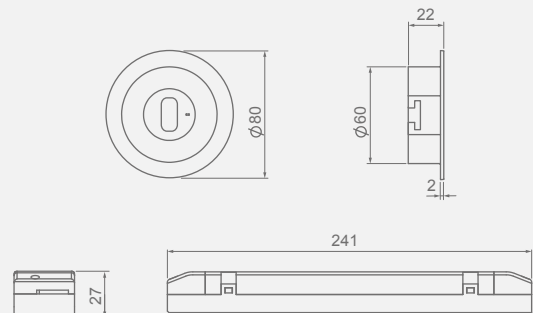

Real size

SPAZIO R

SPECIFICATION

-  Polycarbonate body
-  Escape route lens - D
Anti-panic lens - R
- IP** IP40
- IK** IK04
- lm** 165 lm - 250 lm
-  Duration: 1 - 3 h · Battery: LFP
-  Charging time: 12 h
-  Supply: 230 V - 50 Hz
- LED** LED temperature: 4000 °K
-  Working temperature: 0 °C to +40 °C
-  AutoTest
-  Wireless addressable monitoring

AutoTest & WSS Lithium

DIMENSIONS (mm)

Spazio LSR

STANDARDS COMPLIANCE

EN-60598-2-22
AutoTest: EN-62034
Wireless: ETSI EN 300 220
DALI: EN 62386

CERTIFICATIONS

Real size

SPAZIO Q

SPECIFICATION

-  Polycarbonate body
-  Escape route lens - D
Anti-panic lens - R
-  IP40
-  IK04
-  165 lm - 250 lm
-  Duration: 1 - 3 h · Battery: LFP
-  Charging time: 12 h
-  Supply: 230 V - 50 Hz
-  LED temperature: 4000 °K
-  Working temperature: 0 °C to +40 °C
-  AutoTest
-  Wireless addressable monitoring

Height (H)	Spacing Data (d)	
	165 lm	250 lm
2.5 m	20.2 m	21.7 m
3 m	22.6 m	24.4 m
4 m	25.0 m	28.7 m
5 m	25.3 m	30.9 m
6 m	22.8 m	31.1 m

ISOLUX CURVE

250 lm luminaire placed at 3 m height

PHOTOMETRIC GUIDE