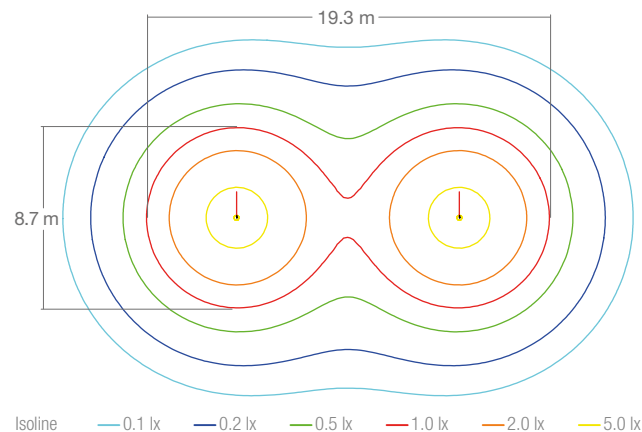

ISOLUX CURVE

250 lm luminaire placed at 3 m height