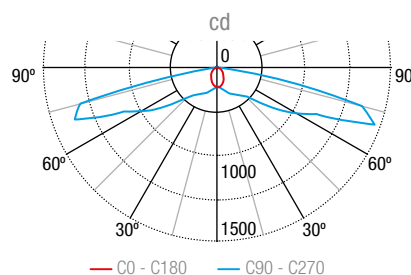

**R: Round Lens (Anti-panic)

**D: Directional Lens (Escape route)

For version in black colour, add an 'N' at the end of the reference.

SPACING TABLE

ESCAPE ROUTE LENS

Spacing table calculated with 1 lux minimum illuminance

Height (H)	Spacing Data (d)	
	165 lm	250 lm
2.5 m	20.2 m	21.7 m
3 m	22.6 m	24.4 m
4 m	25.0 m	28.7 m
5 m	25.3 m	30.9 m
6 m	22.8 m	31.1 m

ISOLUX CURVE

250 lm luminaire placed at 3 m height

PHOTOMETRIC GUIDE

ANTI-PANIC LENS

Spacing table calculated with 0.5 lux minimum illuminance

Height (H)	Spacing Data (d)	
	165 lm	250 lm
2.5 m	11.2 m	12.5 m
3 m	12.2 m	13.7 m
4 m	13.8 m	15.6 m
5 m	14.7 m	17.1 m
6 m	15.3 m	18.0 m