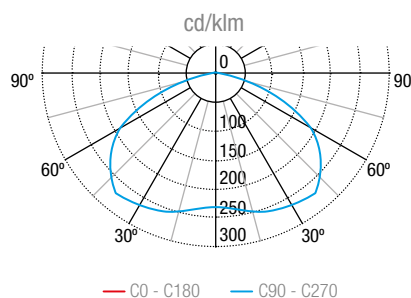

PHOTOMETRIC GUIDE