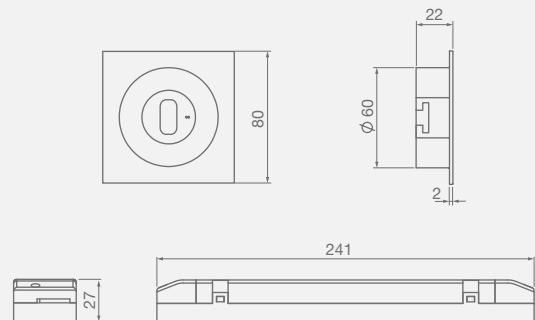

DIMENSIONS (mm)

Spazio LSQ

STANDARDS COMPLIANCE

EN-60598-2-22
AutoTest: EN-62034
Wireless: ETSI EN 300 220
DALI: EN 62386

CERTIFICATIONS