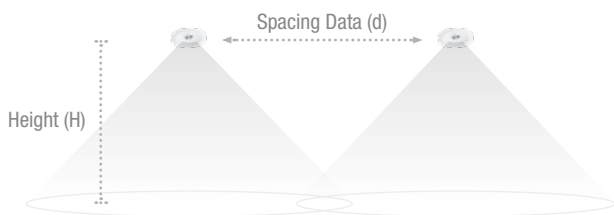

**R: Round Lens (Anti-panic)

**D: Directional Lens (Escape route)

For version in black colour, add an 'N' at the end of the reference.

SPACING TABLE

ESCAPE ROUTE LENS

Spacing table calculated with 1 lux minimum illuminance

Height (H)	Spacing Data (d)	
	165 lm	250 lm
2.5 m	20.2 m	21.7 m
3 m	22.6 m	24.4 m
4 m	25.0 m	28.7 m
5 m	25.3 m	30.9 m
6 m	22.8 m	31.1 m

ISOLUX CURVE

250 lm luminaire placed at 3 m height

PHOTOMETRIC GUIDE