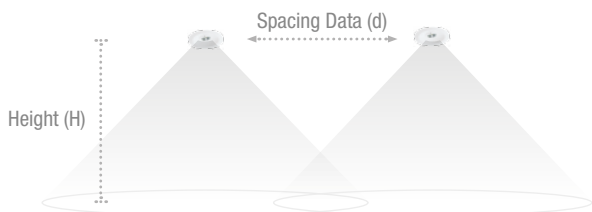

**R: Round Lens (Anti-panic)

**D: Directional Lens (Escape route)

For version in black colour, add an 'N' at the end of the reference.

SPACING TABLE

ESCAPE ROUTE LENS

Spacing table calculated with 1 lux minimum illuminance

Height (H)	Spacing Data (d)	
	165 lm	250 lm
2.5 m	20.2 m	21.7 m
3 m	22.6 m	24.4 m
4 m	25.0 m	28.7 m
5 m	25.3 m	30.9 m
6 m	22.8 m	31.1 m

ISOLUX CURVE

250 lm luminaire placed at 3 m height

PHOTOMETRIC GUIDE

ANTI-PANIC LENS

Spacing table calculated with 0.5 lux minimum illuminance

Height (H)	Spacing Data (d)	
	165 lm	250 lm
2.5 m	11.2 m	12.5 m
3 m	12.2 m	13.7 m
4 m	13.8 m	15.6 m
5 m	14.7 m	17.1 m
6 m	15.3 m	18.0 m