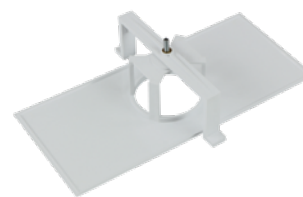

AMU8002 Universal frame (from 6W to Spazio Q/R)