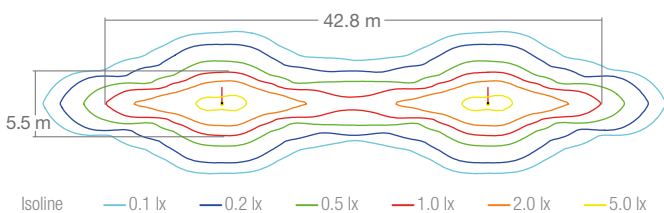

**R: Round Lens (Anti-panic)

**D: Directional Lens (Escape route)

For version in black colour, add an 'N' at the end of the reference.

SPACING TABLE

ESCAPE ROUTE LENS

Spacing table calculated with 1 lux minimum illuminance

Height (H)	Spacing Data (d)	
	165 lm	250 lm
2.5 m	20.2 m	21.7 m
3 m	22.6 m	24.4 m
4 m	25.0 m	28.7 m
5 m	25.3 m	30.9 m
6 m	22.8 m	31.1 m

ISOLUX CURVE

250 lm luminaire placed at 3 m height

PHOTOMETRIC GUIDE