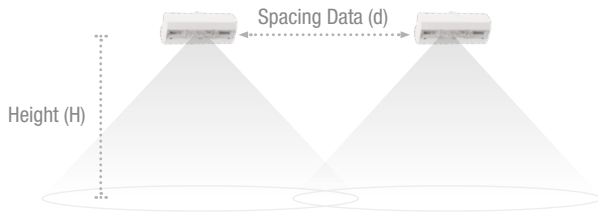

RANGE

	Emergency	Type*	Dur.	Battery	Part number
AutoTest	390 lm	NM	1 h	3.2V 1.5A/h LiFePO₄	LYA5400LX
	390 lm	M/NM	1 h	3.2V 1.5A/h LiFePO₄	LYA5400LXP
	600 lm	NM	1 h	6.4V 1.5A/h LiFePO₄	LYA5600LX
	170 lm	NM	3 h	3.2V 1.5A/h LiFePO₄	LYA5200LX3
	300 lm	M/NM	3 h	3.2V 3.0A/h LiFePO₄	LYA5300LXP3
	390 lm	M/NM	1 h	3.2V 1.5A/h LiFePO₄	LYA5400LAP
	170 lm	M/NM	3 h	3.2V 1.5A/h LiFePO₄	LYA5200LAP3
	300 lm	M/NM	3 h	3.2V 3.0A/h LiFePO₄	LYA5300LAP3
Wireless SmartZ®	390 lm	NM	1 h	3.2V 1.5A/h LiFePO₄	LYA5400LW
	170 lm	NM	3 h	3.2V 1.5A/h LiFePO₄	LYA5200LW3
	300 lm	NM	3 h	3.2V 3.0A/h LiFePO₄	LYA5300LW3
	100 lm	NM	8 h	3.2V 3.0A/h LiFePO₄	LYA5100LW8

*NM: Non Maintained. The luminaire operates from emergency supply only upon failure of the normal mains supply.
*M/NM: Maintained/Non Maintained. With a switch which allows to select Maintained or Non Maintained mode function.
For black version, add "N" at the end of the part number. Luminous flux decreases by 18% in black colour version.
The recessed frame should be ordered as accessory with part number AMY0011N (black) or AMY0011 (white)

SPACING TABLE

Spacing table calculated with 1 lux minimum illuminance

Height (H)	Spacing Data (d)	
	300 lm	390 lm
2.5 m	14.8 m	14.8 m
3 m	16.5 m	17.8 m
4 m	16.4 m	19.1 m
5 m	16.1 m	18.7 m
6 m	14.0 m	17.9 m