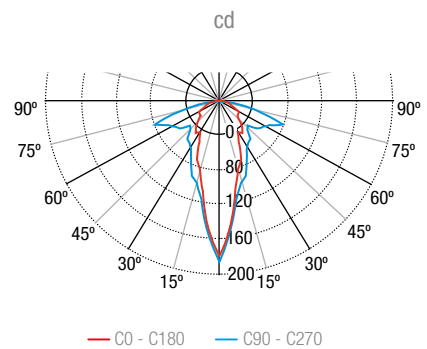

SPACING TABLE

Spacing table calculated with 1 lux minimum illuminance

Height (H)	Spacing Data (d)	
	300 lm	390 lm
2.5 m	14.8 m	14.8 m
3 m	16.5 m	17.8 m
4 m	16.4 m	19.1 m
5 m	16.1 m	18.7 m
6 m	14.0 m	17.9 m

ISOLUX CURVE

390 lm luminaire placed at 3 m height

PHOTOMETRIC GUIDE

ACCESSORIES

AMY0011
White ceiling recessed accessory

AMY0011N
Black ceiling recessed accessory