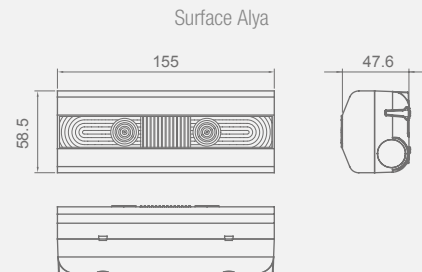

Surface

 It allows lateral cable entry.

ALYA MAXI

Design by
Ángel Díaz Cambrero

SPECIFICATION

-  Polycarbonate body
-  Optics: Circular Lens + Hall Lens
-  IP42
-  IK04
-  100 lm - 390 lm
-  Duration: 1 - 3 - 8 h · Battery: Ni-CD / LiFePO₄
-  Charging time: 12/24 h according to part number
-  Supply: 230 V - 50 Hz
-  LED temperature: 4000 °K
-  Working temperature: 0 °C to +40 °C
-  AutoTest
-  SmartZ®
-  Lateral cable entry

DIMENSIONS (mm)

STANDARDS COMPLIANCE

EN-60598-2-22
 AutoTest: EN-62034
 DALI-2: EN 62386
 Wireless SmartZ®: ETSI EN 303 447-1

CERTIFICATIONS

RANGE

	Emergency	Type*	Dur.	Battery	Part number
AutoTest	390 lm	NM	1 h	3.2V 1.5A/h LiFePO ₄	LYA5400LX
	390 lm	M/NM	1 h	3.2V 1.5A/h LiFePO ₄	LYA5400LXP
	600 lm	NM	1 h	6.4V 1.5A/h LiFePO ₄	LYA5600LX
	170 lm	NM	3 h	3.2V 1.5A/h LiFePO ₄	LYA5200LX3
	300 lm	M/NM	3 h	3.2V 3.0A/h LiFePO ₄	LYA5300LXP3
	390 lm	M/NM	1 h	3.2V 1.5A/h LiFePO ₄	LYA5400LAP
	170 lm	M/NM	3 h	3.2V 1.5A/h LiFePO ₄	LYA5200LAP3
	300 lm	M/NM	3 h	3.2V 3.0A/h LiFePO ₄	LYA5300LAP3
Wireless SmartZ®	390 lm	NM	1 h	3.2V 1.5A/h LiFePO ₄	LYA5400LW
	170 lm	NM	3 h	3.2V 1.5A/h LiFePO ₄	LYA5200LW3
	300 lm	NM	3 h	3.2V 3.0A/h LiFePO ₄	LYA5300LW3
	100 lm	NM	8 h	3.2V 3.0A/h LiFePO ₄	LYA5100LW8

SPACING TABLE

Spacing table calculated with 1 lux minimum illuminance

Height (H)	Spacing Data (d)	
	300 lm	390 lm
2.5 m	14.8 m	14.8 m
3 m	16.5 m	17.8 m
4 m	16.4 m	19.1 m
5 m	16.1 m	18.7 m
6 m	14.0 m	17.9 m

ISOLUX CURVE

390 lm luminaire placed at 3 m height

PHOTOMETRIC GUIDE

ACCESSORIES

AMY0011
White ceiling recessed accessory

AMY0011N
Black ceiling recessed accessory