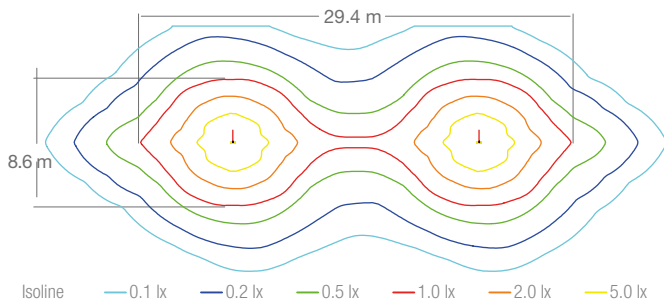

SPACING TABLE

Spacing table calculated with 1 lux minimum illuminance

Height (H)	Spacing Data (d)	
	300 lm	390 lm
2.5 m	14.8 m	14.8 m
3 m	16.5 m	17.8 m
4 m	16.4 m	19.1 m
5 m	16.1 m	18.7 m
6 m	14.0 m	17.9 m

ISOLUX CURVE

390 lm luminaire placed at 3 m height

PHOTOMETRIC GUIDE

ACCESSORIES

AMY0011
White ceiling recessed accessory

AMY0011N
Black ceiling recessed accessory