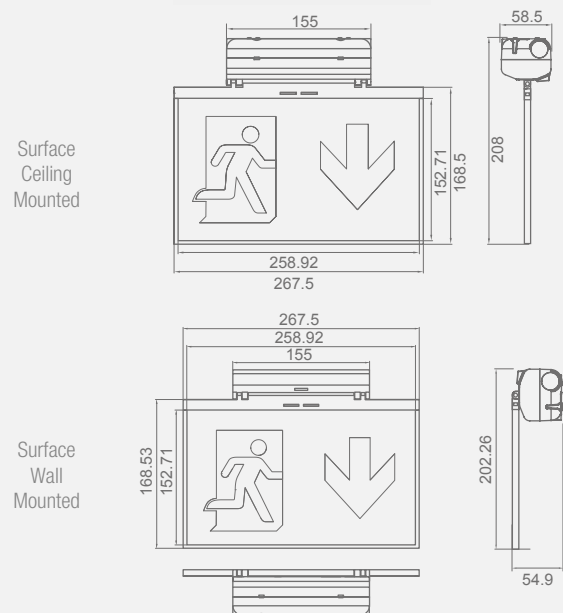

 It allows lateral cable entry.

EXITALYA MAXI Surface

(Surface Ceiling Mounted & Surface Wall Mounted)

SPECIFICATION

Polycarbonate body

IP42

IK04

Duration: 1 - 3 - 8 h · Battery: LiFePO₄

EVCI0
WARRANTY

10
YEAR

DIMENSIONS (mm)

VIEWING DISTANCE

CERTIFICATIONS

RANGE

	Type*	Dur.	Battery	Part number
AutoTest	M	1 h	3.2V 1.0A/h LiFePO ₄	LYE5070LXP
	M	3 h	3.2V 1.5A/h LiFePO ₄	LYE5070LXP3
	M	1 h	3.2V 1.0A/h LiFePO ₄	LYE5070LAP
	M	3 h	3.2V 1.5A/h LiFePO ₄	LYE5070LAP3
Wireless SmartZ [®]	M	1 h	3.2V 1.0A/h LiFePO ₄	LYE5070LWP
	M	3 h	3.2V 1.5A/h LiFePO ₄	LYE5070LWP3
	M	8 h	3.2V 3.0A/h LiFePO ₄	LYE5070LWP8

*M: Maintained.

For version in black colour, add an 'N' at the end of the part number.

Wall mounted

Ceiling mounted

180° adaptable

Its specific design makes it an exign sign adaptable to any position on the surface where it is installed: ceiling, wall or sloping ceiling.