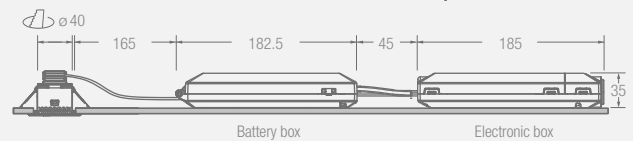

250 lm - 470 lm

Duration: 1 - 3 h · Battery: LiFePO₄

Charging time: 12 h / 24 h (Cold)

Supply: 230 V - 50 Hz

LED

LED temperature: 4000 °K

Working temperature:
0 °C to +40 °C

AutoTest

SmartZ®

DIMENSIONS (mm)

Corner

Battery box

Electronic box

STANDARDS COMPLIANCE

EN-60598-2-22
DALI-2: EN 62386
Wireless SmartZ®: ETSI EN 303 447-1

CERTIFICATIONS

*NM: Non Maintained. The luminaire operates from emergency supply only upon failure of the normal mains supply.

5 lens options:

SPACING TABLE

Spacing table calculated with 1 lux minimum illuminance

Height (H)	Spacing Data (d)	
	290 lm	470 lm
2.5 m	13.0 m	14.9 m
3 m	14.6 m	16.7 m
4 m	17.2 m	19.3 m
5 m	16.7 m	21.6 m
6 m	11.2 m	20.3 m