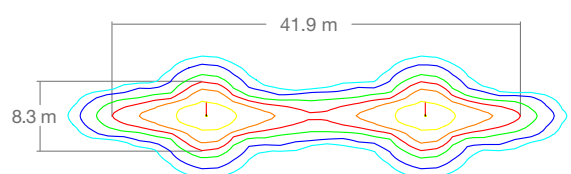

CORRIDOR+

440 lm luminaire placed at 3 m height

Isoline — 0.1 lx — 0.2 lx — 0.5 lx — 1.0 lx — 2.0 lx — 5.0 lx