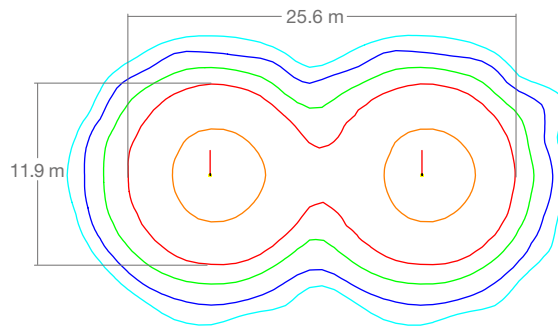

*NM: Non Maintained. The luminaire operates from emergency supply only upon failure of the normal mains supply.

5 lens options:

SPACING TABLE

Spacing table calculated with 1 lux minimum illuminance

Height (H)	Spacing Data (d)	
	290 lm	470 lm
2.5 m	13.0 m	14.9 m
3 m	14.6 m	16.7 m
4 m	17.2 m	19.3 m
5 m	16.7 m	21.6 m
6 m	11.2 m	20.3 m

CORRIDOR	Height (H)	Spacing Data (d)	
		250 lm	470 lm
	2.5 m	24.8 m	25.6 m
	3 m	27.1 m	28.1 m
	4 m	31.1 m	31.1 m
	5 m	33.4 m	33.4 m
	6 m	18.2 m	18.2 m

CORRIDOR+	Height (H)	Spacing Data (d)	
		440 lm	470 lm
	2.5 m	23.6 m	25.6 m
	3 m	26.7 m	28.1 m
	4 m	32.2 m	31.1 m
	5 m	35.4 m	33.4 m
	6 m	35.5 m	35.5 m

ISOLUX CURVE

AREA

290 lm luminaire placed at 3 m height

Isoline — 0.1 lx — 0.2 lx — 0.5 lx — 1.0 lx — 2.0 lx — 5.0 lx

CORRIDOR

250 lm luminaire placed at 3 m height

Isoline — 0.1 lx — 0.2 lx — 0.5 lx — 1.0 lx — 2.0 lx — 5.0 lx