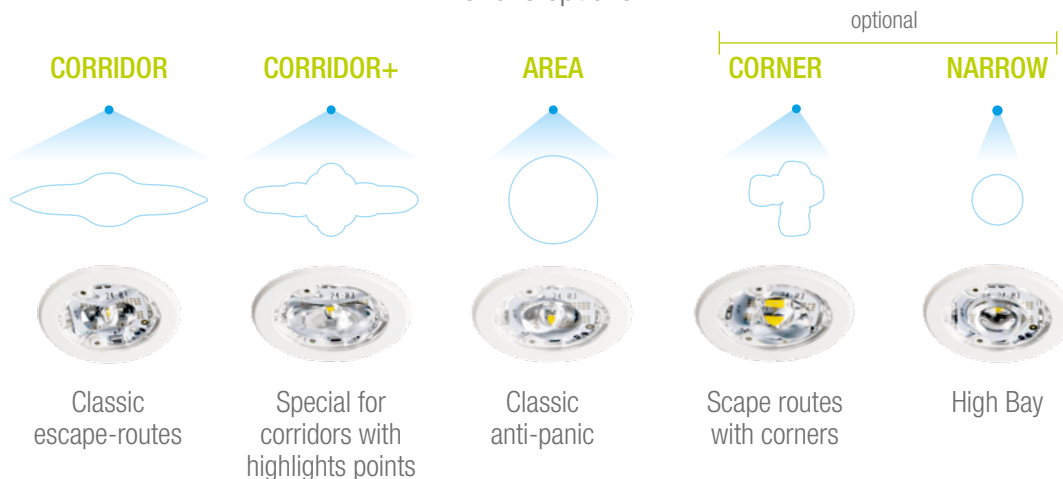

SmartZ®

DIMENSIONS (mm)

Corner

Battery box

Electronic box

STANDARDS COMPLIANCE

EN-60598-2-22
DALI-2: EN 62386
Wireless SmartZ®: ETSI EN 303 447-1

CERTIFICATIONS

RANGE

	Emergency	Type*	Lens	Dur.	LED	Battery	Part number
	290 lm	NM	Area	1 h	3 W	6.4V 1.5A/h LiFePo ₄	LSLX3300LA
	440 lm	NM	Corridor+	1 h	10 W	6.4V 1.5A/h LiFePo ₄	LSLX3402LA
	470 lm	NM	Area	1 h	10 W	6.4V 1.5A/h LiFePo ₄	LSLX3500LA
	250 lm	NM	Corridor	3 h	3 W	6.4V 3.0A/h LiFePo ₄	LSLX3251LA3
	290 lm	NM	Area	3 h	3 W	6.4V 3.0A/h LiFePo ₄	LSLX3300LA3
	420 lm	NM	Corridor+	3 h	10 W	6.4V 4.0A/h LiFePo ₄	LSLX3402LA3
	450 lm	NM	Area	3 h	10 W	6.4V 4.0A/h LiFePo ₄	LSLX3500LA3
Wireless SmartZ®	250 lm	NM	Corridor	1 h	3 W	6.4V 1.5A/h LiFePo ₄	LSLX3251LW
	290 lm	NM	Area	1 h	3 W	6.4V 1.5A/h LiFePo ₄	LSLX3300LW
	440 lm	NM	Corridor+	1 h	10 W	6.4V 1.5A/h LiFePo ₄	LSLX3402LW
	470 lm	NM	Area	1 h	10 W	6.4V 1.5A/h LiFePo ₄	LSLX3500LW
	250 lm	NM	Corridor	3 h	3 W	6.4V 3.0A/h LiFePo ₄	LSLX3251LW3
	290 lm	NM	Area	3 h	3 W	6.4V 3.0A/h LiFePo ₄	LSLX3300LW3
	420 lm	NM	Corridor+	3 h	10 W	6.4V 4.0A/h LiFePo ₄	LSLX3402LW3
	450 lm	NM	Area	3 h	10 W	6.4V 4.0A/h LiFePo ₄	LSLX3500LW3

*NM: Non Maintained. The luminaire operates from emergency supply only upon failure of the normal mains supply.

5 lens options:

SPACING TABLE

Spacing table calculated with 1 lux minimum illuminance

Height (H)	Spacing Data (d)	
	290 lm	470 lm
2.5 m	13.0 m	14.9 m
3 m	14.6 m	16.7 m
4 m	17.2 m	19.3 m
5 m	16.7 m	21.6 m
6 m	11.2 m	20.3 m