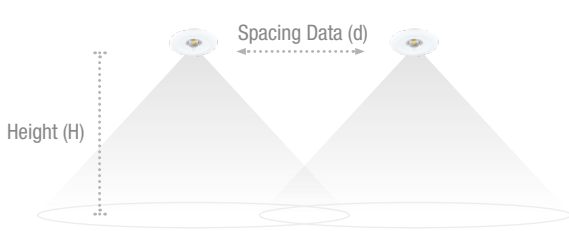

*NM: Non Maintained. The luminaire operates from emergency supply only upon failure of the normal mains supply.

5 lens options:

SPACING TABLE

Spacing table calculated with 1 lux minimum illuminance

Height (H)	Spacing Data (d)	
	290 lm	470 lm
2.5 m	13.0 m	14.9 m
3 m	14.6 m	16.7 m
4 m	17.2 m	19.3 m
5 m	16.7 m	21.6 m
6 m	11.2 m	20.3 m