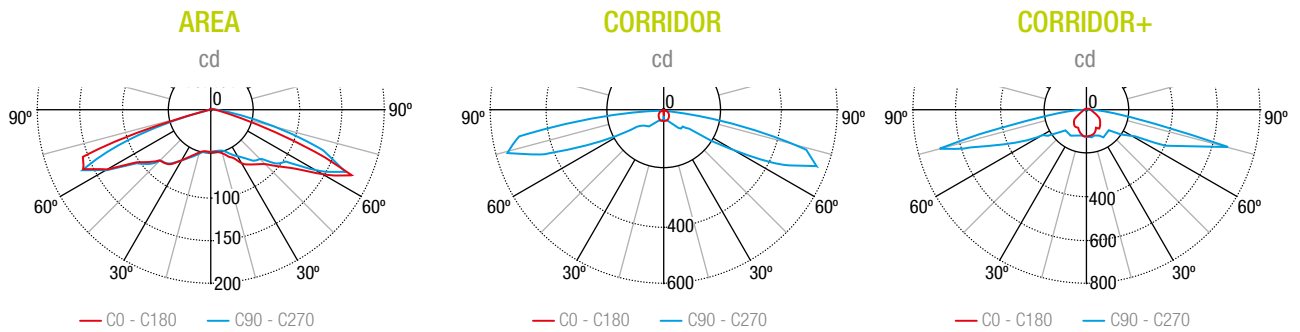

PHOTOMETRIC GUIDE

Enhanced Safety & Reliability

NTC on battery
(Monitors temperature, protects battery)

Sustainable and durable components

Superior performance

Lithium battery

Ingress Protection