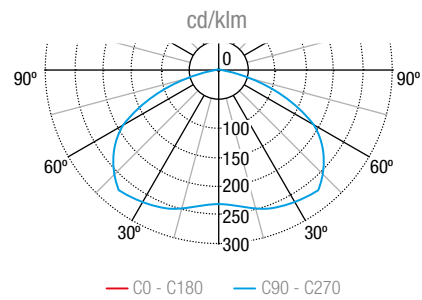

PHOTOMETRIC GUIDE

ACCESSORIES

Screen printed methacrylate and fixing accessory (Spazio Q/R)

- ABX1741
- ABX1741
- ABX1841
- ABX1941