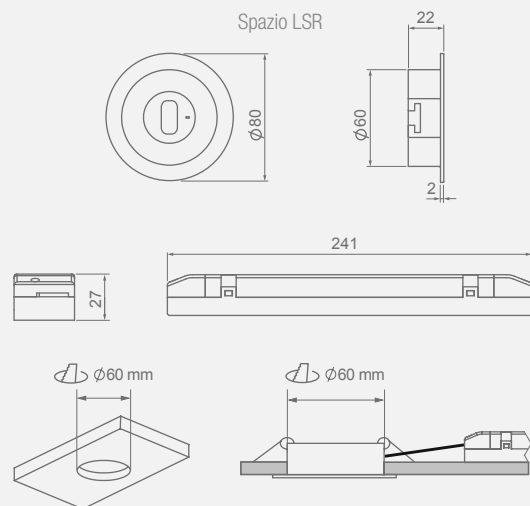

Real size

SPAZIO R

SPECIFICATION

-  Polycarbonate body
-  Escape route lens - D
Anti-panic lens - R
- IP** IP42
- IK** IK04
- lm** 165 lm - 280 lm
-  Duration: 1 - 3 h · Battery: LiFePO₄
-  Charging time: 12 h
-  Supply: 230 V - 50 Hz
- LED** LED temperature: 4000 °K
-  Working temperature: 0 °C to +40 °C
-  AutoTest
-  SmartZ®

AutoTest, SmartZ®
& DALI-2 Lithium

DIMENSIONS (mm)

STANDARDS COMPLIANCE

EN-60598-2-22
AutoTest: EN-62034
DALI-2: EN 62386
Wireless SmartZ®: ETSI EN 303 447-1

CERTIFICATIONS

Real size

SPAZIO Q

SPECIFICATION

Height (H)	Spacing Data (d)	
	165 lm	250 lm
2.5 m	20.0 m	24.6 m
3 m	23.9 m	26.8 m
4 m	21.1 m	27.3 m
5 m	12.3 m	25.5 m
6 m	5.2 m	17.2 m

ISOLUX CURVE

250 lm luminaire placed at 3 m height

PHOTOMETRIC GUIDE