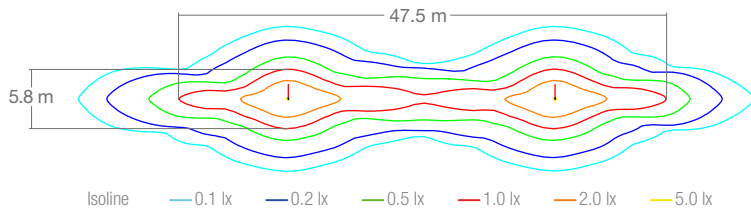

**R: Round Lens (Anti-panic)

**D: Directional Lens (Escape route)

For version in black colour, add an 'N' at the end of the part number.

SPACING TABLE

ESCAPE ROUTE LENS

Spacing table calculated with 1 lux minimum illuminance

Height (H)	Spacing Data (d)	
	165 lm	250 lm
2.5 m	20.0 m	24.6 m
3 m	23.9 m	26.8 m
4 m	21.1 m	27.3 m
5 m	12.3 m	25.5 m
6 m	5.2 m	17.2 m

ISOLUX CURVE

250 lm luminaire placed at 3 m height

PHOTOMETRIC GUIDE