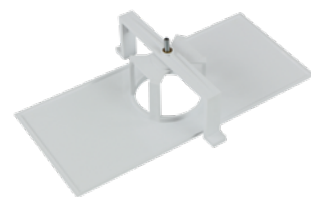

ISOLUX CURVE

250 lm luminaire placed at 3 m height

PHOTOMETRIC GUIDE

ACCESSORIES

Screen printed methacrylate and fixing accessory (Spazio Q/R)

- ABX1741
- ABX1741
- ABX1841
- ABX1941

AMU8002 Universal frame (from 6W to Spazio Q/R)