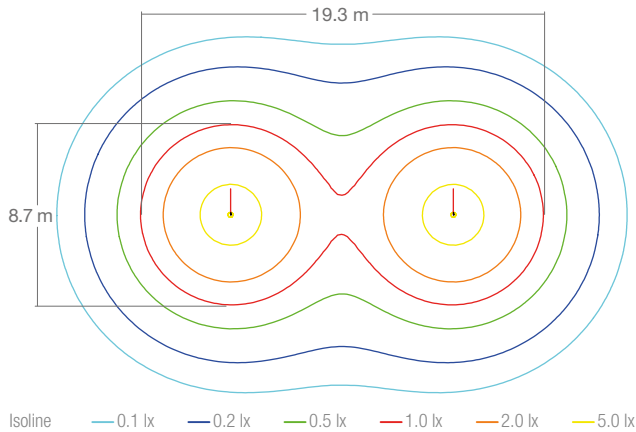

ISOLUX CURVE

250 lm luminaire placed at 3 m height