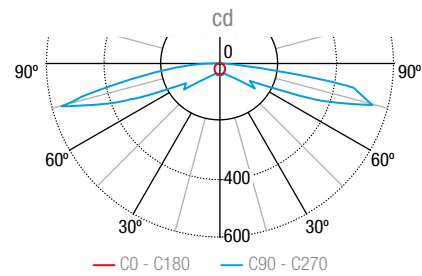

**R: Round Lens (Anti-panic)

**D: Directional Lens (Escape route)

For version in black colour, add an 'N' at the end of the part number.

SPACING TABLE

ESCAPE ROUTE LENS

Spacing table calculated with 1 lux minimum illuminance

Height (H)	Spacing Data (d)	
	165 lm	250 lm
2.5 m	20.0 m	24.6 m
3 m	23.9 m	26.8 m
4 m	21.1 m	27.3 m
5 m	12.3 m	25.5 m
6 m	5.2 m	17.2 m

ISOLUX CURVE

250 lm luminaire placed at 3 m height

PHOTOMETRIC GUIDE

ANTI-PANIC LENS

Spacing table calculated with 0.5 lux minimum illuminance

Height (H)	Spacing Data (d)	
	165 lm	250 lm
2.5 m	11.2 m	12.5 m
3 m	12.2 m	13.7 m
4 m	13.8 m	15.6 m
5 m	14.7 m	17.1 m
6 m	15.3 m	18.0 m