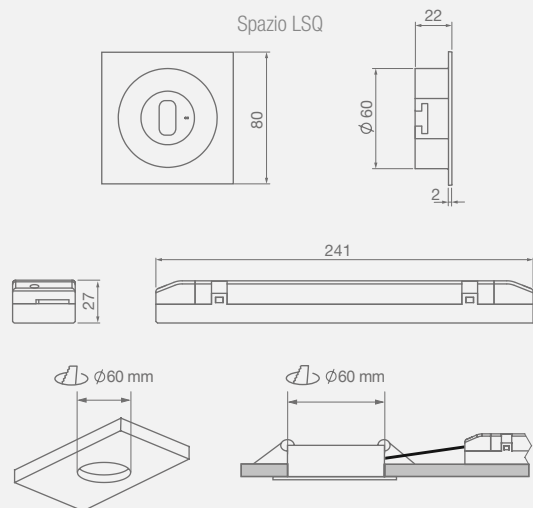

Real size

SPAZIO R

SPECIFICATION

-  Polycarbonate body
-  Escape route lens - D
Anti-panic lens - R
- IP** IP42
- IK** IK04
- lm** 165 lm - 280 lm
-  Duration: 1 - 3 h · Battery: LiFePO₄
-  Charging time: 12 h
-  Supply: 230 V - 50 Hz
- LED** LED temperature: 4000 °K
-  Working temperature: 0 °C to +40 °C
-  AutoTest
-  SmartZ®

AutoTest, SmartZ®
& DALI-2 Lithium

DIMENSIONS (mm)

STANDARDS COMPLIANCE

EN-60598-2-22
AutoTest: EN-62034
DALI-2: EN 62386
Wireless SmartZ®: ETSI EN 303 447-1

CERTIFICATIONS

Real size

SPAZIO Q

SPECIFICATION

AutoTest, SmartZ[®]
& DALI-2 Lithium

DIMENSIONS (mm)

STANDARDS COMPLIANCE

- EN-60598-2-22
- AutoTest: EN-62034
- DALI-2: EN 62386
- Wireless SmartZ[®]: ETSI EN 303 447-1

CERTIFICATIONS

SPAZIO Q/R

ZEMPER

RANGE

Height (H)	Spacing Data (d)	
	165 lm	250 lm
2.5 m	20.0 m	24.6 m
3 m	23.9 m	26.8 m
4 m	21.1 m	27.3 m
5 m	12.3 m	25.5 m
6 m	5.2 m	17.2 m

ISOLUX CURVE

250 lm luminaire placed at 3 m height

PHOTOMETRIC GUIDE