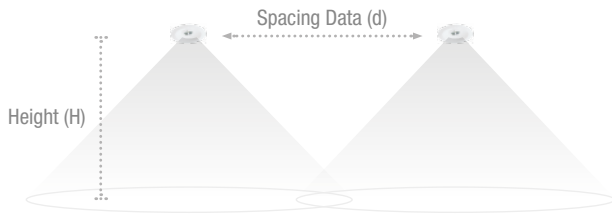

**R: Round Lens (Anti-panic)

**D: Directional Lens (Escape route)

For version in black colour, add an 'N' at the end of the part number.

SPACING TABLE

ESCAPE ROUTE LENS

Spacing table calculated with 1 lux minimum illuminance

Height (H)	Spacing Data (d)	
	165 lm	250 lm
2.5 m	20.0 m	24.6 m
3 m	23.9 m	26.8 m
4 m	21.1 m	27.3 m
5 m	12.3 m	25.5 m
6 m	5.2 m	17.2 m

ISOLUX CURVE

250 lm luminaire placed at 3 m height

PHOTOMETRIC GUIDE