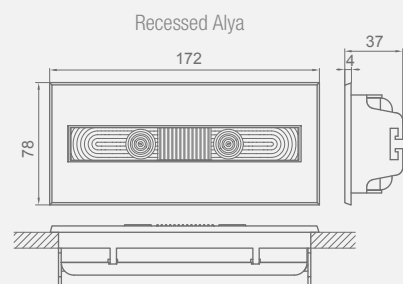

DIMENSIONS (mm)

STANDARDS COMPLIANCE

EN-60598-2-22
AutoTest: EN-62034
DALI: EN 62386

CERTIFICATIONS