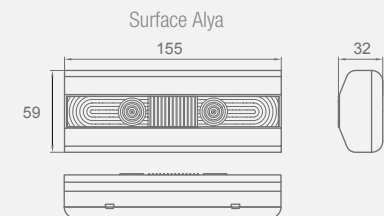

DIMENSIONS (mm)

STANDARDS COMPLIANCE

EN-60598-2-22
AutoTest: EN-62034
DALI: EN 62386

CERTIFICATIONS