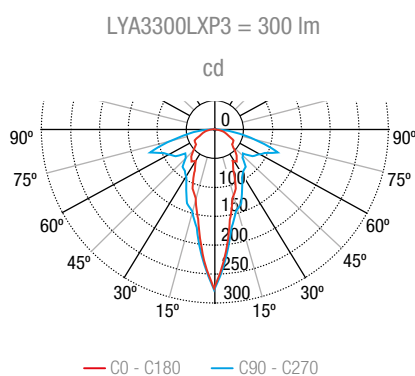

RANGE

	Emergency	Mains	Type*	Dur.	Battery	Part Number
Standard	150 lm		NM	3 h	3.2V 1.5A/h LiFePO₄	LYA3150LC3
AutoTest	170 lm		NM	3 h	3.2V 1.5A/h LiFePO₄	LYA3200LX3
	300 lm	180 lm	M/NM	3 h	3.2V 3.0A/h LiFePO₄	LYA3300LXP3
DALI	170 lm	100 lm	M/NM	3 h	3.2V 1.5A/h LiFePO₄	LYA3200LAP3
	300 lm	180 lm	M/NM	3 h	3.2V 3.0A/h LiFePO₄	LYA3300LAP3

*NM: Non Maintained. The luminaire operates from emergency supply only upon failure of the normal mains supply.

*M/NM: Maintained/Non Maintained. With a switch which allows to select Maintained or Non Maintained mode function.

For black version, add "N" at the end of the part number. Luminous flux decreases by 18% in black colour version.

The recessed frame should be ordered as accessory with part number AMY0011N (black) or AMY0011 (white)

SPACING TABLE

LYA3300LXP3 = 300 lm

Mounting Height	0.5 lux				1 lux			
	↔↔↔	↔↔↔	↔↔↔	↔↔↔	↔↔↔	↔↔↔	↔↔↔	↔↔↔
2.0 m	2.98 m	7.58 m	11.87 m	4.43 m	2.98 m	7.58 m	11.87 m	4.43 m
2.5 m	3.72 m	9.48 m	14.84 m	5.54 m	3.72 m	9.48 m	14.84 m	5.54 m
3 m	4.47 m	11.37 m	17.81 m	6.65 m	3.93 m	10.60 m	16.47 m	5.79 m
3.5 m	5.21 m	13.27 m	20.78 m	7.76 m	3.99 m	10.98 m	16.71 m	5.71 m
4 m	5.55 m	14.59 m	22.07 m	7.79 m	4.12 m	11.11 m	16.41 m	5.46 m
4.5 m	5.54 m	15.30 m	22.63 m	7.79 m	4.25 m	11.09 m	16.31 m	4.97 m

PHOTOMETRIC GUIDE