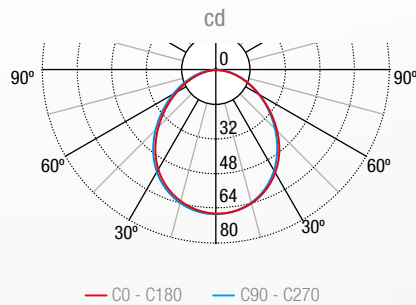

RANGE

	Emergency	Mains	Type*	Dur.	Battery	Part Number
Standard	150 lm	90 lm	M/NM	3 h	3.2V 1.5A/h LiFePO₄	LUZ3150LXP3**
	170 lm	100 lm	M/NM	3 h	3.2V 1.5A/h LiFePO₄	LUZ4150LCP3***
AutoTest	150 lm	90 lm	M/NM	3 h	3.2V 1.5A/h LiFePO₄	LUZ4150LXP3
DALI	150 lm	90 lm	M/NM	3 h	3.2V 1.5A/h LiFePO₄	LUZ4150LAP3

*M/NM: Maintained/Non Maintained. With a third terminal which allows to switch off/on the Maintained mode when connected to mains supply.

** Opal polycarbonate diffuser

*** Transparent polycarbonate diffuser

For version in black colour, add an 'N' at the end of the part number.

SPACING TABLE

LUZ4150LCP3 = 170 lm

Mounting Height	0.5 lux				1 lux			
	⦿↔⦿	⦿↔⦿	⦿↔⦿	⦿↔⦿	⦿↔⦿	⦿↔⦿	⦿↔⦿	⦿↔⦿
2.0 m	3.85 m	9.26 m	9.29 m	3.82 m	3.16 m	7.70 m	7.72 m	3.14 m
2.5 m	4.23 m	10.27 m	10.29 m	4.20 m	3.42 m	8.46 m	8.47 m	3.40 m
3 m	4.54 m	11.13 m	11.15 m	4.51 m	3.61 m	9.08 m	9.08 m	3.58 m
3.5 m	4.80 m	11.87 m	11.89 m	4.76 m	3.73 m	9.58 m	9.58 m	3.70 m
4 m	5.00 m	12.52 m	12.53 m	4.96 m	3.80 m	9.98 m	9.98 m	3.77 m
4.5 m	5.16 m	13.07 m	13.08 m	5.11 m	3.81 m	10.29 m	10.29 m	3.77 m

PHOTOMETRIC GUIDE

LUZ4150LCP3 = 170 lm