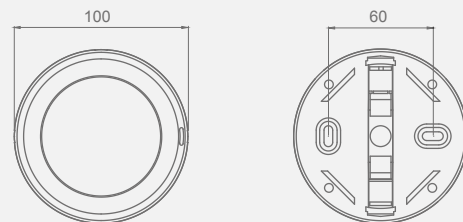

Real size

SPAZIO LUZ

SPECIFICATION

Wall	Surface	✓
	Recessed	✓
Ceiling	Surface	✓
	Recessed	✓

Polycarbonate body

Diffuser: Transparent Polycarbonate

IP42

IK04

DIMENSIONS (mm)

STANDARDS COMPLIANCE

EN-60598-2-22
AutoTest: EN-62034
DALI: EN 62386

CERTIFICATIONS

RANGE

	Emergency	Mains	Type*	Dur.	Battery	Part Number
Standard	150 lm	90 lm	M/NM	3 h	3.2V 1.5A/h LiFePO ₄	LUZ3150LXP3**
	170 lm	100 lm	M/NM	3 h	3.2V 1.5A/h LiFePO ₄	LUZ4150LCP3***
AutoTest	150 lm	90 lm	M/NM	3 h	3.2V 1.5A/h LiFePO ₄	LUZ4150LXP3
DALI	150 lm	90 lm	M/NM	3 h	3.2V 1.5A/h LiFePO ₄	LUZ4150LAP3

For version in black colour, add an 'N' at the end of the part number.

SPACING TABLE

LUZ4150LCP3 = 170 lm

Mounting Height	0.5 lux				1 lux			
	⦿↔⦿	⦿↔⦿	⦿↔⦿	⦿↔⦿	⦿↔⦿	⦿↔⦿	⦿↔⦿	⦿↔⦿
2.0 m	3.85 m	9.26 m	9.29 m	3.82 m	3.16 m	7.70 m	7.72 m	3.14 m
2.5 m	4.23 m	10.27 m	10.29 m	4.20 m	3.42 m	8.46 m	8.47 m	3.40 m
3 m	4.54 m	11.13 m	11.15 m	4.51 m	3.61 m	9.08 m	9.08 m	3.58 m
3.5 m	4.80 m	11.87 m	11.89 m	4.76 m	3.73 m	9.58 m	9.58 m	3.70 m
4 m	5.00 m	12.52 m	12.53 m	4.96 m	3.80 m	9.98 m	9.98 m	3.77 m
4.5 m	5.16 m	13.07 m	13.08 m	5.11 m	3.81 m	10.29 m	10.29 m	3.77 m