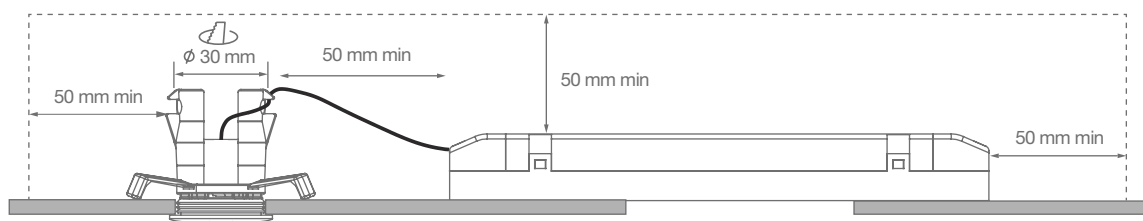

SPACING TABLE

ESCAPE ROUTE LENS

LMR9171LAP3 = 165 lm

Mounting Height	0.5 lux				1 lux			
	⦿ ↔ ⦿	⦿ ↔ ⦿	⦿ ↔ ⦿	⦿ ↔ ⦿	⦿ ↔ ⦿	⦿ ↔ ⦿	⦿ ↔ ⦿	⦿ ↔ ⦿
2.0 m	2.97 m	7.30 m	18.95 m	8.42 m	2.22 m	5.91 m	17.48 m	7.74 m
2.5 m	3.10 m	8.02 m	22.14 m	9.76 m	2.28 m	6.19 m	20.17 m	8.58 m
3 m	3.16 m	8.51 m	25.01 m	10.81 m	2.33 m	6.37 m	22.57 m	9.14 m
3.5 m	3.22 m	8.75 m	27.64 m	11.46 m	2.33 m	6.51 m	23.91 m	9.63 m
4 m	3.27 m	8.94 m	30.06 m	12.04 m	2.22 m	6.59 m	25.00 m	8.30 m
4.5 m	3.32 m	9.07 m	31.52 m	12.56 m	2.09 m	6.61 m	25.99 m	7.87 m

ANTI-PANIC LENS

LMR9170LAP3 = 165 lm

Mounting Height	0.5 lux				1 lux			
	⦿ ↔ ⦿	⦿ ↔ ⦿	⦿ ↔ ⦿	⦿ ↔ ⦿	⦿ ↔ ⦿	⦿ ↔ ⦿	⦿ ↔ ⦿	⦿ ↔ ⦿
2.0 m	4.19 m	10.08 m	10.08 m	4.19 m	3.45 m	8.44 m	8.44 m	3.45 m
2.5 m	4.62 m	11.23 m	11.23 m	4.62 m	3.68 m	9.30 m	9.30 m	3.68 m
3.0 m	4.95 m	12.21 m	12.21 m	4.95 m	3.82 m	9.95 m	9.95 m	3.82 m
3.5 m	5.16 m	13.06 m	13.06 m	5.16 m	3.88 m	10.38 m	10.38 m	3.88 m
4.0 m	5.32 m	13.79 m	13.79 m	5.32 m	3.85 m	10.70 m	10.70 m	3.85 m
4.5 m	5.43 m	14.28 m	14.28 m	5.43 m	3.74 m	10.92 m	10.92 m	3.74 m

SPAZIO MINI

ZEMPER

PHOTOMETRIC GUIDE

ESCAPE ROUTE LENS

ANTI-PANIC LENS

DIMENSIONS

The installation aperture for the product head is 30 mm.
Please note, the control and battery casing is 40 mm wide and will require another access point or aperture to install above the ceiling.