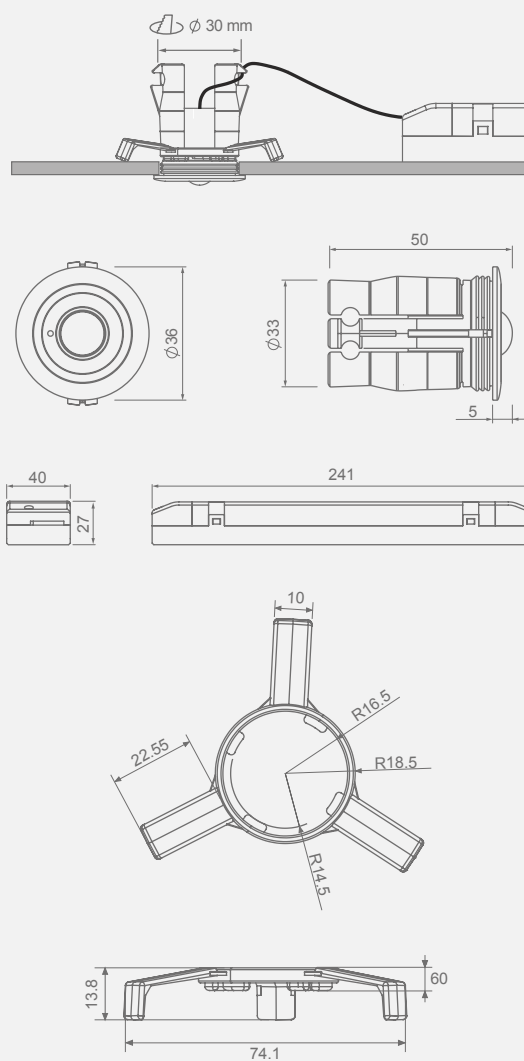

STANDARDS COMPLIANCE

EN-60598-2-22

AutoTest: EN-62034

DALI: EN 62386

CERTIFICATIONS

DIMENSIONS (mm)

Fixing system that allows mounting on any thickness of suspended ceiling, including metal ceilings with a thickness less than 6 mm.

RANGE							
	Emergency	Mains	Type*	Lens**	Dur.	Battery	Part Number
AutoTest	165 lm	100 lm	M/NM	R	3 h	3.2V 1.8A/h LiFePO ₄	LMR9170LXP3
	165 lm	100 lm	M/NM	D	3 h	3.2V 1.8A/h LiFePO ₄	LMR9171LXP3
DALI	165 lm	100 lm	NM	R	3 h	3.2V 1.8A/h LiFePO ₄	LMR9170LA3
	165 lm	100 lm	NM	D	3 h	3.2V 1.8A/h LiFePO ₄	LMR9171LA3
	165 lm	100 lm	M/NM	R	3 h	3.2V 1.8A/h LiFePO ₄	LMR9170LAP3
	165 lm	100 lm	M/NM	D	3 h	3.2V 1.8A/h LiFePO ₄	LMR9171LAP3

SPACING TABLE

ESCAPE ROUTE LENS

LMR9171LAP3 = 165 lm

Mounting Height	0.5 lux				1 lux			
	⦿ ↔ ⦿	⦿ ↔ ⦿	⦿ ↔ ⦿	⦿ ↔ ⦿	⦿ ↔ ⦿	⦿ ↔ ⦿	⦿ ↔ ⦿	⦿ ↔ ⦿
2.0 m	2.97 m	7.30 m	18.95 m	8.42 m	2.22 m	5.91 m	17.48 m	7.74 m
2.5 m	3.10 m	8.02 m	22.14 m	9.76 m	2.28 m	6.19 m	20.17 m	8.58 m
3 m	3.16 m	8.51 m	25.01 m	10.81 m	2.33 m	6.37 m	22.57 m	9.14 m
3.5 m	3.22 m	8.75 m	27.64 m	11.46 m	2.33 m	6.51 m	23.91 m	9.63 m
4 m	3.27 m	8.94 m	30.06 m	12.04 m	2.22 m	6.59 m	25.00 m	8.30 m
4.5 m	3.32 m	9.07 m	31.52 m	12.56 m	2.09 m	6.61 m	25.99 m	7.87 m

SPAZIO MINI

ZEMPER

PHOTOMETRIC GUIDE

ESCAPE ROUTE LENS

ANTI-PANIC LENS

DIMENSIONS

The installation aperture for the product head is 30 mm.
Please note, the control and battery casing is 40 mm wide and will require another access point or aperture to install above the ceiling.