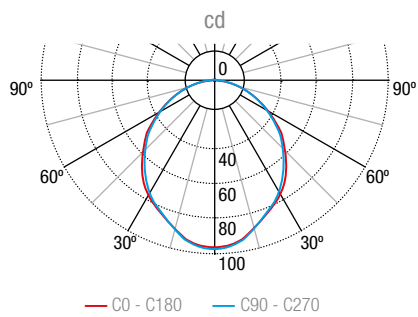

ANTI-PANIC LENS

LMR9170LAP3 = 165 lm

Mounting Height	0.5 lux				1 lux			
	⦿ ↔ ⦿	⦿ ↔ ⦿	⦿ ↔ ⦿	⦿ ↔ ⦿	⦿ ↔ ⦿	⦿ ↔ ⦿	⦿ ↔ ⦿	⦿ ↔ ⦿
2.0 m	4.19 m	10.08 m	10.08 m	4.19 m	3.45 m	8.44 m	8.44 m	3.45 m
2.5 m	4.62 m	11.23 m	11.23 m	4.62 m	3.68 m	9.30 m	9.30 m	3.68 m
3.0 m	4.95 m	12.21 m	12.21 m	4.95 m	3.82 m	9.95 m	9.95 m	3.82 m
3.5 m	5.16 m	13.06 m	13.06 m	5.16 m	3.88 m	10.38 m	10.38 m	3.88 m
4.0 m	5.32 m	13.79 m	13.79 m	5.32 m	3.85 m	10.70 m	10.70 m	3.85 m
4.5 m	5.43 m	14.28 m	14.28 m	5.43 m	3.74 m	10.92 m	10.92 m	3.74 m

SPAZIO MINI

ZEMPER

PHOTOMETRIC GUIDE

ESCAPE ROUTE LENS

ANTI-PANIC LENS

DIMENSIONS

The installation aperture for the product head is 30 mm.
Please note, the control and battery casing is 40 mm wide and will require another access point or aperture to install above the ceiling.