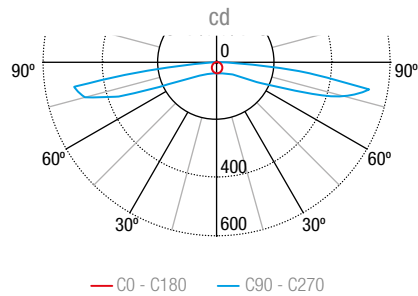

SPACING TABLE

ESCAPE ROUTE LENS

LMR9171LAP3 = 165 lm

Mounting Height	0.5 lux				1 lux			
	⦿ ↔ ⦿	⦿ ↔ ⦿	⦿ ↔ ⦿	⦿ ↔ ⦿	⦿ ↔ ⦿	⦿ ↔ ⦿	⦿ ↔ ⦿	⦿ ↔ ⦿
2.0 m	2.97 m	7.30 m	18.95 m	8.42 m	2.22 m	5.91 m	17.48 m	7.74 m
2.5 m	3.10 m	8.02 m	22.14 m	9.76 m	2.28 m	6.19 m	20.17 m	8.58 m
3 m	3.16 m	8.51 m	25.01 m	10.81 m	2.33 m	6.37 m	22.57 m	9.14 m
3.5 m	3.22 m	8.75 m	27.64 m	11.46 m	2.33 m	6.51 m	23.91 m	9.63 m
4 m	3.27 m	8.94 m	30.06 m	12.04 m	2.22 m	6.59 m	25.00 m	8.30 m
4.5 m	3.32 m	9.07 m	31.52 m	12.56 m	2.09 m	6.61 m	25.99 m	7.87 m

ANTI-PANIC LENS

LMR9170LAP3 = 165 lm

Mounting Height	0.5 lux				1 lux			
	⦿ ↔ ⦿	⦿ ↔ ⦿	⦿ ↔ ⦿	⦿ ↔ ⦿	⦿ ↔ ⦿	⦿ ↔ ⦿	⦿ ↔ ⦿	⦿ ↔ ⦿
2.0 m	4.19 m	10.08 m	10.08 m	4.19 m	3.45 m	8.44 m	8.44 m	3.45 m
2.5 m	4.62 m	11.23 m	11.23 m	4.62 m	3.68 m	9.30 m	9.30 m	3.68 m
3.0 m	4.95 m	12.21 m	12.21 m	4.95 m	3.82 m	9.95 m	9.95 m	3.82 m
3.5 m	5.16 m	13.06 m	13.06 m	5.16 m	3.88 m	10.38 m	10.38 m	3.88 m
4.0 m	5.32 m	13.79 m	13.79 m	5.32 m	3.85 m	10.70 m	10.70 m	3.85 m
4.5 m	5.43 m	14.28 m	14.28 m	5.43 m	3.74 m	10.92 m	10.92 m	3.74 m

SPAZIO MINI

ZEMPER

PHOTOMETRIC GUIDE

ESCAPE ROUTE LENS

ANTI-PANIC LENS

DIMENSIONS

The installation aperture for the product head is 30 mm.
Please note, the control and battery casing is 40 mm wide and will require another access point or aperture to install above the ceiling.