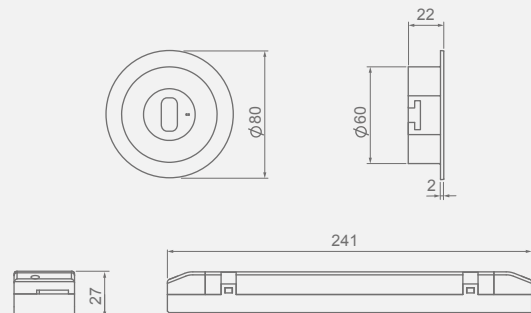

Real size

SPAZIO R

SPECIFICATION

Wall	Surface	x
	Recessed	x
Ceiling	Surface	x
	Recessed	✓

Polycarbonate body

Escape route lens - D
Anti-panic lens - R

IP IP42

IK IK04

Spazio LSR

STANDARDS COMPLIANCE

EN-60598-2-22
AutoTest: EN-62034
DALI: EN 62386

CERTIFICATIONS

Real size

SPAZIO Q

SPECIFICATION

Wall	Surface	x
	Recessed	x
Ceiling	Surface	x
	Recessed	✓