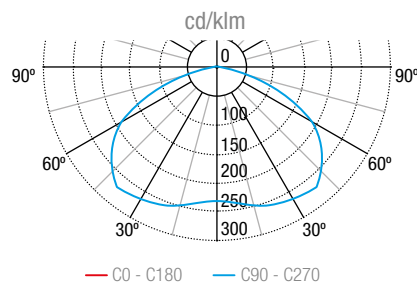

ANTI-PANIC LENS

LSQ3170LX3 = 165 lm

Mounting Height	0.5 lux				1 lux			
	↔↔○	○↔↔	○↔↔	○↔↔	↔↔○	○↔↔	○↔↔	○↔↔
2.0 m	4.19 m	10.08 m	10.08 m	4.19 m	3.45 m	8.44 m	8.44 m	3.45 m
2.5 m	4.62 m	11.23 m	11.23 m	4.62 m	3.68 m	9.30 m	9.30 m	3.68 m
3.0 m	4.95 m	12.21 m	12.21 m	4.95 m	3.82 m	9.95 m	9.95 m	3.82 m
3.5 m	5.16 m	13.06 m	13.06 m	5.16 m	3.88 m	10.38 m	10.38 m	3.88 m
4.0 m	5.32 m	13.79 m	13.79 m	5.32 m	3.85 m	10.70 m	10.70 m	3.85 m
4.5 m	5.43 m	14.28 m	14.28 m	5.43 m	3.74 m	10.92 m	10.92 m	3.74 m

PHOTOMETRIC GUIDES

ESCAPE ROUTE LENS

LSR3171LX3 = 165 lm

ANTI-PANIC LENS

LSR3170LX3 = 165 lm

ACCESSORIES

Screen printed (Spazio Q/R)

ABX1741