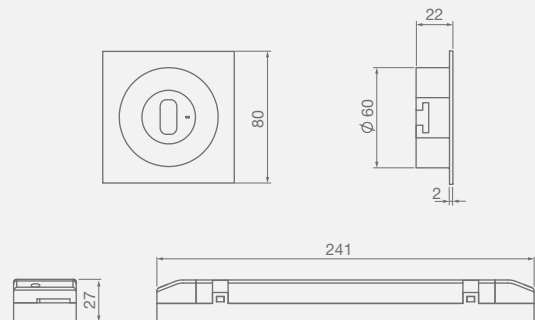

DIMENSIONS (mm)

Spazio LSQ

STANDARDS COMPLIANCE

EN-60598-2-22
AutoTest: EN-62034
DALI: EN 62386

CERTIFICATIONS