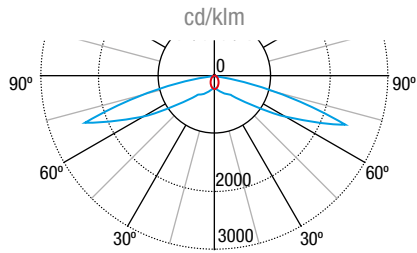

SPAZIO T·LED·

ZEMPER

PHOTOMETRIC GUIDE

ESCAPE ROUTE LENS

LST3301LXP3 = 280 lm