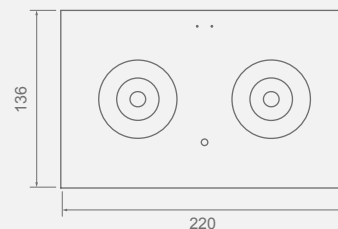

DIMENSIONS (mm)

STANDARDS COMPLIANCE

EN-60598-2-22
AutoTest: EN-62034

CERTIFICATIONS

IP

IK

lm

LED